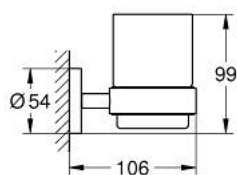

### PRODUKTA APRAKSTS

- Krāsa: supersteel
- material: glass / metal
- consisting of:
  - holder (40 369 001)
  - Glass cup (40 372 001)
- concealed fastening
- GROHE LongLife finish
- suitable for screwing (including screws and dowels) or gluing (glue 40 915 000 sold separately)
- holding force: max. 5 kg
- the specified holding capacity is valid for static (slowly applied) load and intended use only