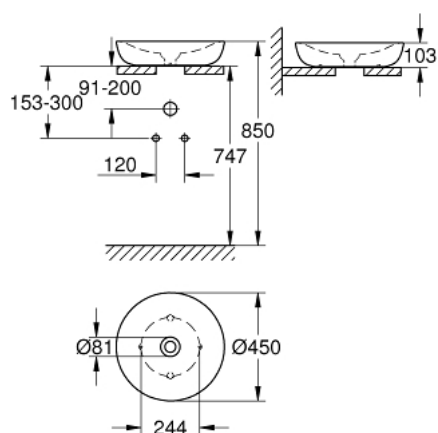

39 609 00H ESSENCE VESSEL BASIN 45

PRODUKTA APRAKSTS

- Krāsa: alpine white
- Without overflow
- 450 x 450 mm
- including fixation set
- including ceramic waste, removable cover
- non-closable
- sanitary ware
- GROHE HyperClean antibacterial glazing
- GROHE AquaCeramic antistick coating