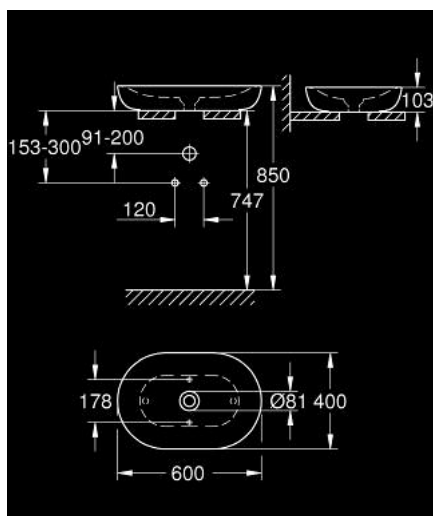

## 39 608 00H ESSENCE VESSEL BASIN 60

### PRODUKTA APRAKSTS

- Krāsa: alpine white
- Without overflow
- 600 x 400 mm
- including fixation set
- including ceramic waste, removable cover
- non-closable
- sanitary ware
- GROHE HyperClean antibacterial glazing
- GROHE AquaCeramic antistick coating