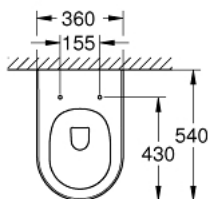

39 571 00H ESSENCE WALL HUNG WC

PRODUKTA APRAKSTS

- Krāsa: alpine white
- for concealed cistern
- wash down
- rimless
- horizontal outlet
- class 1, full flush 6 l, 5 l according to EN997
- flushes with 4.5 l for full flush, 3 l for small flush
- including fixation set
- sanitary ware
- fully skirted with invisible fixation
- GROHE HyperClean antibacterial glazing
- GROHE AquaCeramic antistick coating
- compatible with seat and cover 39 577 001 (soft close)