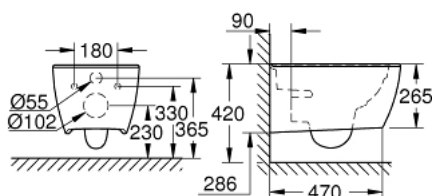

39 571 00H ESSENCE WALL HUNG WC

PRODUKTA APRAKSTS

- Krāsa: alpine white
- for concealed cistern
- wash down
- rimless
- horizontal outlet
- class 1, full flush 6 l, 5 l according to EN997
- flushes with 4.5 l for full flush, 3 l for small flush
- including fixation set
- sanitary ware
- fully skirted with invisible fixation
- GROHE HyperClean antibacterial glazing
- GROHE AquaCeramic antistick coating
- compatible with seat and cover 39 577 001 (soft close)