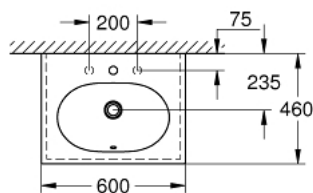

39 568 00H ESSENCE VANITY BASIN 60

PRODUKTA APRAKSTS

- Krāsa: alpine white
- wall hung
- 1 hole punched, 2 holes pre-punched
- with overflow on opposite site to faucet
- suitable for vanity units
- 600 x 460 mm
- sanitary ware
- GROHE HyperClean antibacterial glazing
- GROHE AquaCeramic antistick coating