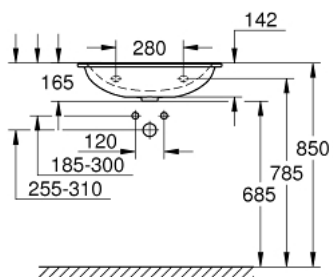

39 568 00H ESSENCE VANITY BASIN 60

PRODUKTA APRAKSTS

- Krāsa: alpine white
- wall hung
- 1 hole punched, 2 holes pre-punched
- with overflow on opposite site to faucet
- suitable for vanity units
- 600 x 460 mm
- sanitary ware
- GROHE HyperClean antibacterial glazing
- GROHE AquaCeramic antistick coating