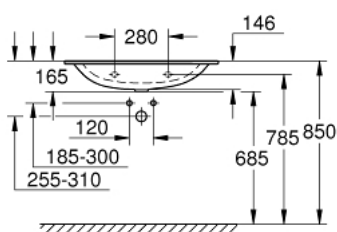

## 39 567 00H ESSENCE VANITY BASIN 80

### PRODUKTA APRAKSTS

- Krāsa: alpine white
- wall hung
- 1 hole punched, 2 holes pre-punched
- with overflow on opposite site to faucet
- 800 x 460 mm
- sanitary ware
- GROHE HyperClean antibacterial glazing
- GROHE AquaCeramic antistick coating
- wash basin underside: grinded