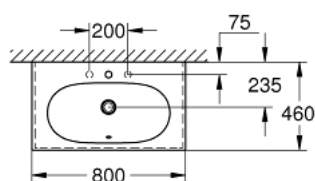

### PRODUKTA APRAKSTS

- Krāsa: alpine white
- wall hung
- 1 hole punched, 2 holes pre-punched
- with overflow on opposite site to faucet
- 800 x 460 mm
- sanitary ware
- GROHE HyperClean antibacterial glazing
- GROHE AquaCeramic antistick coating
- wash basin underside: grinded