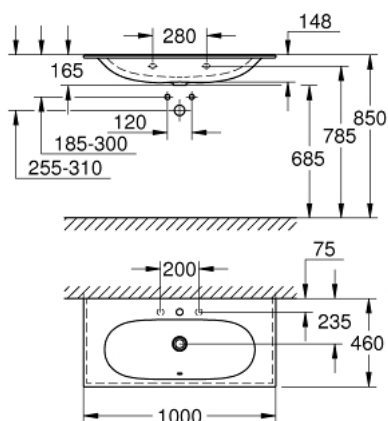

39 566 00H ESSENCE VANITY BASIN 100

PRODUKTA APRAKSTS

- Krāsa: alpine white
- wall hung
- 1 hole punched, 2 holes pre-punched
- with overflow on opposite site to faucet
- suitable for vanity units
- 1000 x 460 mm
- sanitary ware
- GROHE HyperClean antibacterial glazing
- GROHE AquaCeramic antistick coating
- wash basin underside: grinded