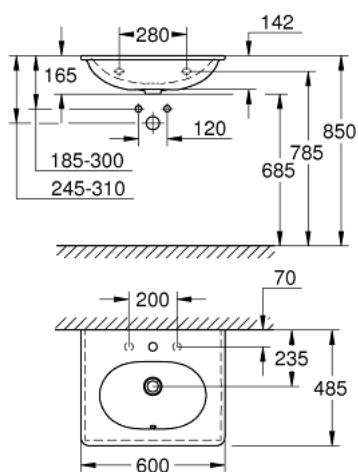

39 565 00H ESSENCE WASH BASIN 60

PRODUKTA APRAKSTS

- Krāsa: alpine white
- wall hung
- 1 hole punched, 2 holes pre-punched
- with overflow on opposite site to faucet
- 600 x 485 mm
- sanitary ware
- GROHE HyperClean antibacterial glazing
- GROHE AquaCeramic antistick coating