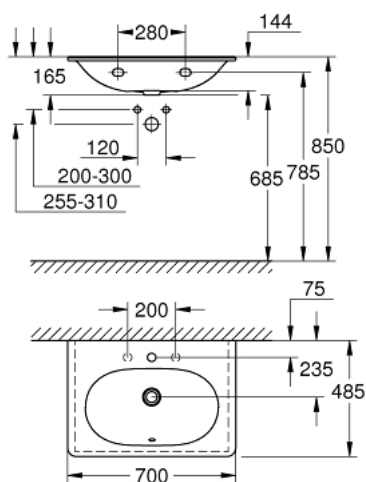

39 564 00H ESSENCE WASH BASIN 70

PRODUKTA APRAKSTS

- Krāsa: alpine white
- wall hung
- 1 hole punched, 2 holes pre-punched
- with overflow on opposite site to faucet
- 700 x 485 mm
- sanitary ware
- GROHE HyperClean antibacterial glazing
- GROHE AquaCeramic antistick coating