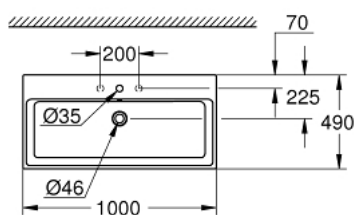

39 475 00H CUBE CERAMIC COUNTER TOP BASIN 100

PRODUKTA APRAKSTS

- Krāsa: alpine white
- flat back side glazed
- 1 hole punched, 2 holes pre-punched
- with overflow
- 1000 x 490 mm
- including fixation set
- sanitary ware
- GROHE HyperClean antibacterial glazing
- GROHE AquaCeramic antistick coating

39 475 00H CUBE CERAMIC COUNTER TOP BASIN 100

REZERVES DAĻAS, marts 2017 – tagad

1: Mounting set (Rezerves daļas Nr. 49512000)