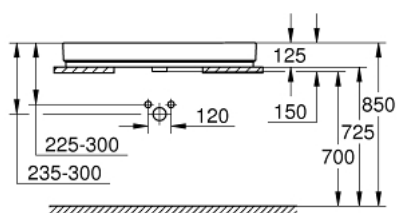

39 475 00H CUBE CERAMIC COUNTER TOP BASIN 100

PRODUKTA APRAKSTS

- Krāsa: alpine white
- flat back side glazed
- 1 hole punched, 2 holes pre-punched
- with overflow
- 1000 x 490 mm
- including fixation set
- sanitary ware
- GROHE HyperClean antibacterial glazing
- GROHE AquaCeramic antistick coating

39 475 00H CUBE CERAMIC COUNTER TOP BASIN 100

REZERVES DAĻAS, marts 2017 – tagad

1: Mounting set (Rezerves daļas Nr. 49512000)