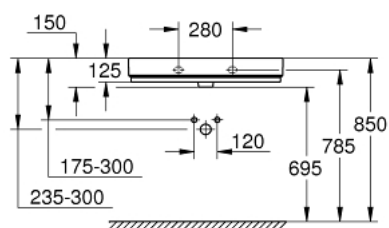

39 469 00H CUBE CERAMIC WASH BASIN 80

PRODUKTA APRAKSTS

- Krāsa: alpine white
- wall hung
- 1 hole punched, 2 holes pre-punched
- with overflow
- 800 x 490 mm
- sanitary ware
- GROHE HyperClean antibacterial glazing
- GROHE AquaCeramic antistick coating