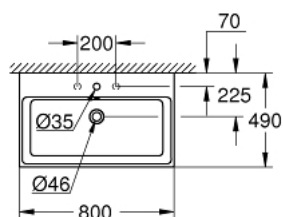

39 469 00H CUBE CERAMIC WASH BASIN 80

PRODUKTA APRAKSTS

- Krāsa: alpine white
- wall hung
- 1 hole punched, 2 holes pre-punched
- with overflow
- 800 x 490 mm
- sanitary ware
- GROHE HyperClean antibacterial glazing
- GROHE AquaCeramic antistick coating