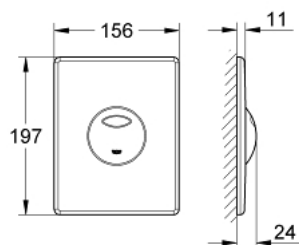

38 862 SH0 SKATE FLUSH PLATE

PRODUKTA APRAKSTS

- Krāsa: alpine white
- for dual flush or start & stop actuation
- for pneumatic discharge valve AV1
- vertical and horizontal installation
- 156 x 197 mm
- material: ABS
- GROHE EcoJoy - less water, perfect flow
- for combination with Rapid SL and Uniset with GD 2 cistern
- for use with Rapid SLX please order shaft 66 791 000 (sold separately)

38 862 SH0 SKATE FLUSH PLATE

REZERVES DAĻAS, janvāris 2006 – tagad

- 1: Screw (Rezerves daļas Nr. 6636200M)
- 2: Mounting frame (Rezerves daļas Nr. 43207000)
- 3: Fixing set (Rezerves daļas Nr. 4308500M)*