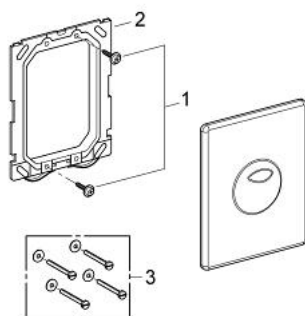

38 862 SH0 SKATE FLUSH PLATE

PRODUKTA APRAKSTS

- Krāsa: alpine white
- for dual flush or start & stop actuation
- for pneumatic discharge valve AV1
- vertical and horizontal installation
- 156 x 197 mm
- material: ABS
- GROHE EcoJoy - less water, perfect flow
- for combination with Rapid SL and Uniset with GD 2 cistern
- for use with Rapid SLX please order shaft 66 791 000 (sold separately)

38 862 SH0 SKATE FLUSH PLATE

REZERVES DAĻAS, janvāris 2006 – tagad

- 1: Screw (Rezerves daļas Nr. 6636200M)
- 2: Mounting frame (Rezerves daļas Nr. 43207000)
- 3: Fixing set (Rezerves daļas Nr. 4308500M)*