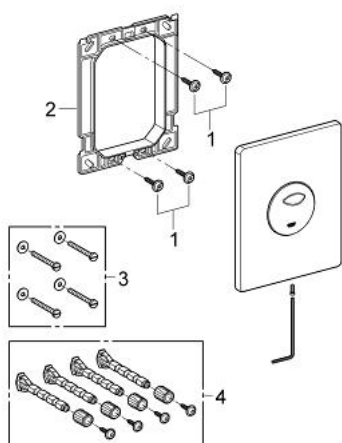

38 862 SD0 SKATE FLUSH PLATE

PRODUKTA APRAKSTS

- Krāsa: stainless steel
- for dual flush or start & stop actuation
- for pneumatic discharge valve AV1
- vertical installation
- 156 x 197 mm
- material: stainless steel
- GROHE EcoJoy - less water, perfect flow
- for combination with Rapid SL and Uniset with GD 2 cistern
- for use with Rapid SLX please order shaft 66 791 000 (sold separately)

38 862 SD0 SKATE FLUSH PLATE

REZERVES DAĻAS, aprīlis 2013 – tagad

- 1: Screw (Rezerves daļas Nr. 6636200M)
- 2: Mounting frame (Rezerves daļas Nr. 42269000)
- 3: Fixing set (Rezerves daļas Nr. 4308500M)*
- 4: Fixing set (Rezerves daļas Nr. 4215800M)*