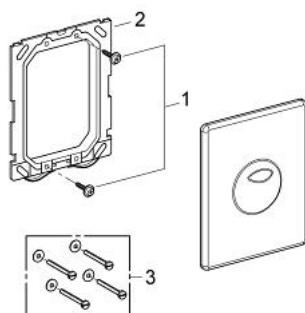

38 862 P00 SKATE FLUSH PLATE

PRODUKTA APRAKSTS

- Krāsa: matt chrome
- for dual flush or start & stop actuation
- for pneumatic discharge valve AV1
- vertical and horizontal installation
- 156 x 197 mm
- material: ABS
- GROHE LongLife finish
- GROHE EcoJoy - less water, perfect flow
- for combination with Rapid SL and Uniset with GD 2 cistern
- for use with Rapid SLX please order shaft 66 791 000 (sold separately)

38 862 P00 SKATE FLUSH PLATE

REZERVES DAĻAS, janvāris 2006 – tagad

- 1: Screw (Rezerves daļas Nr. 6636200M)
- 2: Mounting frame (Rezerves daļas Nr. 43207000)
- 3: Fixing set (Rezerves daļas Nr. 4308500M)*