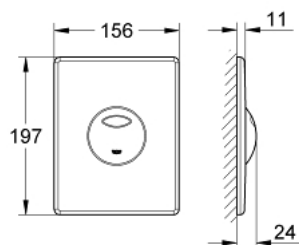

38 862 P00 SKATE FLUSH PLATE

PRODUKTA APRAKSTS

- Krāsa: matt chrome
- for dual flush or start & stop actuation
- for pneumatic discharge valve AV1
- vertical and horizontal installation
- 156 x 197 mm
- material: ABS
- GROHE LongLife finish
- GROHE EcoJoy - less water, perfect flow
- for combination with Rapid SL and Uniset with GD 2 cistern
- for use with Rapid SLX please order shaft 66 791 000 (sold separately)

38 862 P00 SKATE FLUSH PLATE

REZERVES DAĻAS, janvāris 2006 – tagad

- 1: Screw (Rezerves daļas Nr. 6636200M)
- 2: Mounting frame (Rezerves daļas Nr. 43207000)
- 3: Fixing set (Rezerves daļas Nr. 4308500M)*