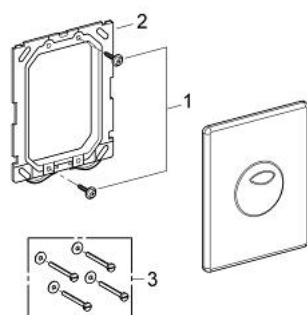

38 862 000 SKATE FLUSH PLATE

PRODUKTA APRAKSTS

- Krāsa: chrome
- for dual flush or start & stop actuation
- for pneumatic discharge valve AV1
- vertical and horizontal installation
- 156 x 197 mm
- material: ABS
- GROHE LongLife finish
- GROHE EcoJoy - less water, perfect flow
- for combination with Rapid SL and Uniset with GD 2 cistern
- for use with Rapid SLX please order shaft 66 791 000 (sold separately)

38 862 000 SKATE FLUSH PLATE

REZERVES DAĻAS, janvāris 2006 – tagad

1: Screw (Rezerves daļas Nr. 6636200M)

2: Mounting frame (Rezerves daļas Nr. 43207000)

3: Fixing set (Rezerves daļas Nr. 4308500M)*

* Izvēles aksesuāri