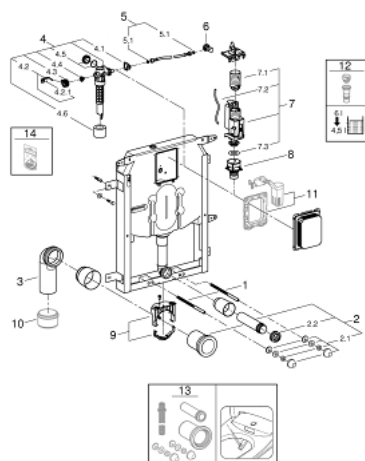

38 729 000 UNISSET ELEMENT FOR WC WITH FLUSHING CISTERN 80 MM

REZERVES DAĻAS, oktobris 2017 – tagad

- 1: Threaded bolt (Rezerves daļas Nr. 4276400M)
- 2: WC inlet and outlet connecting set (Rezerves daļas Nr. 37311K00)
- 2.1: Basin fastening (Rezerves daļas Nr. 43511SH0)
- 2.2: Connector (Rezerves daļas Nr. 37119000)
- 3: Outlet bend 90 mm/90 mm (Rezerves daļas Nr. 42280000)
- 4: Filling valve (Rezerves daļas Nr. 43991000)
- 4.1: Valve support (Rezerves daļas Nr. 43995000)
- 4.2: Lever (Rezerves daļas Nr. 43734000)
- 4.2.1: Seal (Rezerves daļas Nr. 4377000M)
- 4.3: Valve head (Rezerves daļas Nr. 43536000)
- 4.4: Membrane (Rezerves daļas Nr. 4375800M)
- 4.5: Screw cap (Rezerves daļas Nr. 43735000)
- 4.6: Valve float, 5 pcs. (Rezerves daļas Nr. 4379100M)
- 5: Tube (Rezerves daļas Nr. 42233000)
- 5.1: Sealing washer (Rezerves daļas Nr. 0319100M)
- 6: Angle valve (Rezerves daļas Nr. 42343000)
- 7: Dual Flush discharge valve AV1 (Rezerves daļas Nr. 42320000)
- 7.1: Extension for overflow pipe (Rezerves daļas Nr. 42313000)
- 7.2: Pneumatic hose (Rezerves daļas Nr. 42319000)
- 7.3: Seal (Rezerves daļas Nr. 42310000)
- 8: Valve seat for GD2 (Rezerves daļas Nr. 42315000)
- 9: Support for outlet bend (Rezerves daļas Nr. 42243000)
- 10: Reducer (Rezerves daļas Nr. 42242000)*
- 11: Retro-fit set (Rezerves daļas Nr. 38796000)*
- 12: 4.5 l adapter for GD2 (Rezerves daļas Nr. 42333000)*
- 13: Retrofit kit for shower toilets Sensia Arena and Sensia Pro (Rezerves daļas Nr. 40899000)*
- 14: Set of seals (Rezerves daļas Nr. 43722000)*

* Izvēles aksesuāri