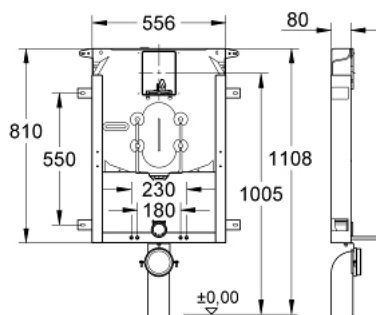

## 38 729 000 UNISSET ELEMENT FOR WC WITH FLUSHING CISTERN 80 MM

### PRODUKTA APRAKSTS

- 6 - 9 l adjustable
- pneumatic discharge valve offering 3 modes of operation: dual flush or start/stop or single flush
- PE outlet bend Ø 80 mm
- inlet and outlet connecting set
- steel frame, hot galvanized, with 4 fixing brackets
- 2 WC fixing bolts
- distance of fixing bolts 180/230 mm
- fixing device for ceramic
- water supply connection from top
- low noise (group I acc. to German Noise Specification)
- with plaster base coating made of vinyl fleece
- angle valve 1/2"
- with push fit flexible hose union
- shortable inspection shaft incl. protection during construction phase
- for vertical use
- for mounting of small flush plates please order revision shaft 40 949 000 (sold separately)