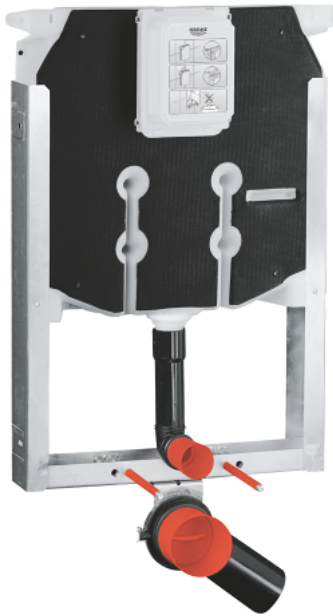

## 38 729 000 UNISSET ELEMENT FOR WC WITH FLUSHING CISTERN 80 MM

### PRODUKTA APRAKSTS

- 6 - 9 l adjustable
- pneumatic discharge valve offering 3 modes of operation: dual flush or start/stop or single flush
- PE outlet bend Ø 80 mm
- inlet and outlet connecting set
- steel frame, hot galvanized, with 4 fixing brackets
- 2 WC fixing bolts
- distance of fixing bolts 180/230 mm
- fixing device for ceramic
- water supply connection from top
- low noise (group I acc. to German Noise Specification)
- with plaster base coating made of vinyl fleece
- angle valve 1/2"
- with push fit flexible hose union
- shortable inspection shaft incl. protection during construction phase
- for vertical use
- for mounting of small flush plates please order revision shaft 40 949 000 (sold separately)