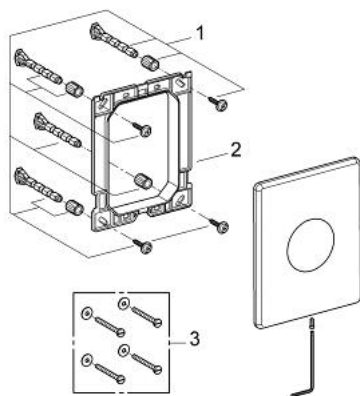

38 672 SD0 SKATE FLUSH PLATE, STAINLESS STEEL

PRODUKTA APRAKSTS

- Krāsa: stainless steel
- for single flush actuation
- vandal-proof
- for pneumatic discharge valve
- vertical installation
- 156 x 197 mm
- plastic fixing frame
- hidden fixing screws
- GROHE EcoJoy - less water, perfect flow

38 672 SD0 SKATE FLUSH PLATE, STAINLESS STEEL

REZERVES DAĻAS, janvāris 2008 – tagad

1: Fixing set (Rezerves daļas Nr. 4215800M)

2: Mounting frame (Rezerves daļas Nr. 42269000)

3: Fixing set (Rezerves daļas Nr. 4308500M)*