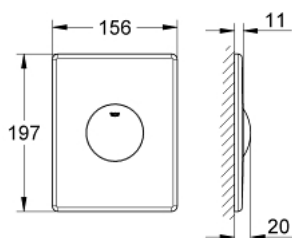

38 672 SD0 SKATE FLUSH PLATE, STAINLESS STEEL

PRODUKTA APRAKSTS

- Krāsa: stainless steel
- for single flush actuation
- vandal-proof
- for pneumatic discharge valve
- vertical installation
- 156 x 197 mm
- plastic fixing frame
- hidden fixing screws
- GROHE EcoJoy - less water, perfect flow

38 672 SD0 SKATE FLUSH PLATE, STAINLESS STEEL

REZERVES DAĻAS, janvāris 2008 – tagad

1: Fixing set (Rezerves daļas Nr. 4215800M)

2: Mounting frame (Rezerves daļas Nr. 42269000)

3: Fixing set (Rezerves daļas Nr. 4308500M)*