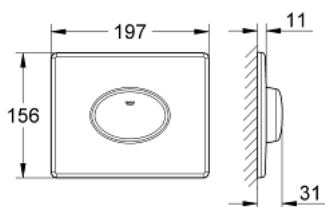

### PRODUKTA APRAKSTS

- Krāsa: chrome
- for single flush actuation
- for pneumatic discharge valve
- horizontal installation
- 156 x 197 mm
- material: ABS
- GROHE EcoJoy - less water, perfect flow
- GROHE LongLife finish