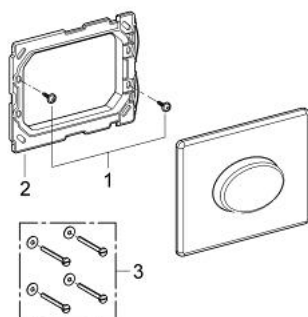

38 565 000 SKATE AIR FLUSH PLATE

REZERVES DAĻAS, jūlijs 2003 – tagad

- 1: Screw (Rezerves daļas Nr. 6636200M)
- 2: Mounting frame (Rezerves daļas Nr. 43207000)
- 3: Fixing set (Rezerves daļas Nr. 4308500M)*

* Izvēles aksesuāri