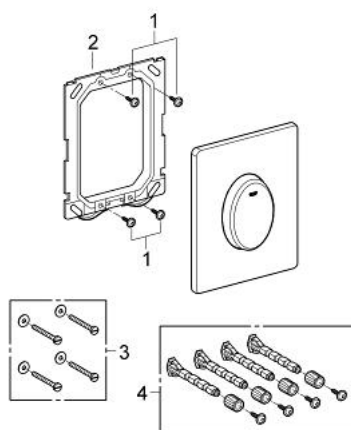

## 38 564 SH0 SKATE AIR FLUSH PLATE

### PRODUKTA APRAKSTS

- Krāsa: alpine white
- for single flush actuation
- for pneumatic discharge valve
- vertical installation
- 156 x 197 mm
- material: ABS
- GROHE EcoJoy - less water, perfect flow