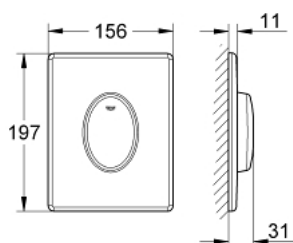

## 38 564 SH0 SKATE AIR FLUSH PLATE

### PRODUKTA APRAKSTS

- Krāsa: alpine white
- for single flush actuation
- for pneumatic discharge valve
- vertical installation
- 156 x 197 mm
- material: ABS
- GROHE EcoJoy - less water, perfect flow