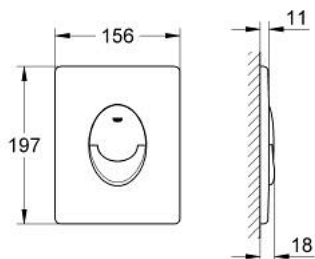

38 505 SHH **SKATE AIR FLUSH PLATE**

PRODUKTA APRAKSTS

- Krāsa: alpine white
- for dual flush or start & stop actuation
- for pneumatic discharge valve AV1
- vertical installation
- 156 x 197 mm
- material: ABS
- GROHE LongLife finish
- GROHE EcoJoy - less water, perfect flow
- anti-bacterial finish for increased hygiene
- for combination with Rapid SL and Uniset with GD 2 cistern
- for use with Rapid SLX please order shaft 66 791 000 (sold separately)

38 505 SHH SKATE AIR FLUSH PLATE

REZERVES DAĻAS, maijs 2023 – tagad

- 1: Screw (Rezerves daļas Nr. 6636200M)
- 2: Mounting frame (Rezerves daļas Nr. 43207000)
- 3: Fixing set (Rezerves daļas Nr. 4308500M)*
- 4: Fixing set (Rezerves daļas Nr. 4215800M)*