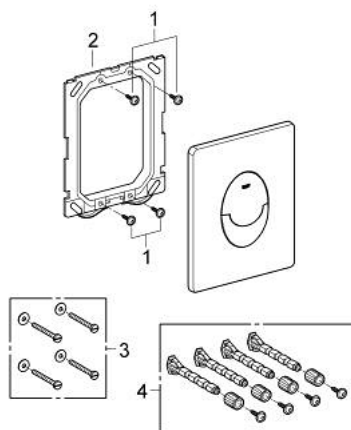

## 38 505 SH0 SKATE AIR FLUSH PLATE

### PRODUKTA APRAKSTS

- Krāsa: alpine white
- for dual flush or start & stop actuation
- for pneumatic discharge valve AV1
- vertical installation
- 156 x 197 mm
- material: ABS
- GROHE LongLife finish
- GROHE EcoJoy - less water, perfect flow
- for combination with Rapid SL and Uniset with GD 2 cistern
- for use with Rapid SLX please order shaft 66 791 000 (sold separately)

### REZERVES DAĻAS, marts 2013 – tagad

- 1: Screw (Rezerves daļas Nr. 6636200M)
- 2: Mounting frame (Rezerves daļas Nr. 43207000)
- 3: Fixing set (Rezerves daļas Nr. 4308500M)\*
- 4: Fixing set (Rezerves daļas Nr. 4215800M)\*