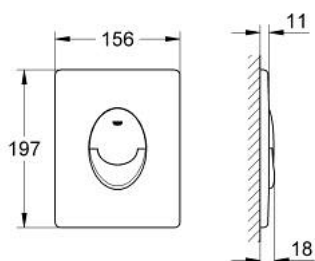

38 505 KV0 SKATE AIR FLUSH PLATE

PRODUKTA APRAKSTS

- Krāsa: glossy black
- for dual flush or start & stop actuation
- for pneumatic discharge valve AV1
- vertical installation
- 156 x 197 mm
- material: ABS
- GROHE LongLife finish
- GROHE EcoJoy - less water, perfect flow
- for combination with Rapid SL and Uniset with GD 2 cistern
- for use with Rapid SLX please order shaft 66 791 000 (sold separately)

38 505 KV0 SKATE AIR FLUSH PLATE

REZERVES DAĻAS, maijs 2021 – tagad

- 1: Screw (Rezerves daļas Nr. 6636200M)
- 2: Mounting frame (Rezerves daļas Nr. 43207000)
- 3: Fixing set (Rezerves daļas Nr. 4308500M)*
- 4: Fixing set (Rezerves daļas Nr. 4215800M)*