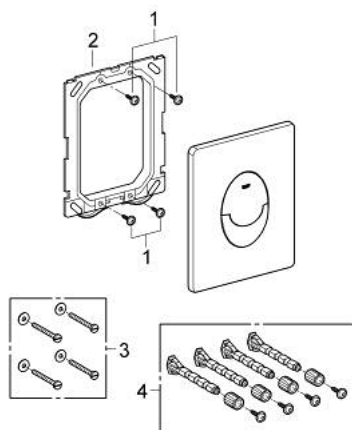

38 505 000 SKATE AIR FLUSH PLATE

PRODUKTA APRAKSTS

- Krāsa: chrome
- for dual flush or start & stop actuation
- for pneumatic discharge valve AV1
- vertical installation
- 156 x 197 mm
- material: ABS
- GROHE LongLife finish
- GROHE EcoJoy - less water, perfect flow
- for combination with Rapid SL and Uniset with GD 2 cistern
- for use with Rapid SLX please order shaft 66 791 000 (sold separately)

38 505 000 SKATE AIR FLUSH PLATE

REZERVES DAĻAS, marts 2013 – tagad

- 1: Screw (Rezerves daļas Nr. 6636200M)
- 2: Mounting frame (Rezerves daļas Nr. 43207000)
- 3: Fixing set (Rezerves daļas Nr. 4308500M)*
- 4: Fixing set (Rezerves daļas Nr. 4215800M)*