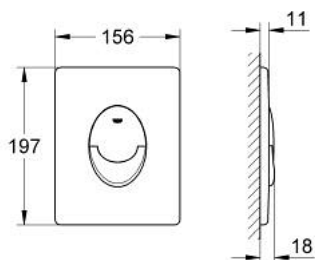

38 505 000 SKATE AIR FLUSH PLATE

PRODUKTA APRAKSTS

- Krāsa: chrome
- for dual flush or start & stop actuation
- for pneumatic discharge valve AV1
- vertical installation
- 156 x 197 mm
- material: ABS
- GROHE LongLife finish
- GROHE EcoJoy - less water, perfect flow
- for combination with Rapid SL and Uniset with GD 2 cistern
- for use with Rapid SLX please order shaft 66 791 000 (sold separately)

38 505 000 SKATE AIR FLUSH PLATE

REZERVES DAĻAS, marts 2013 – tagad

- 1: Screw (Rezerves daļas Nr. 6636200M)
- 2: Mounting frame (Rezerves daļas Nr. 43207000)
- 3: Fixing set (Rezerves daļas Nr. 4308500M)*
- 4: Fixing set (Rezerves daļas Nr. 4215800M)*