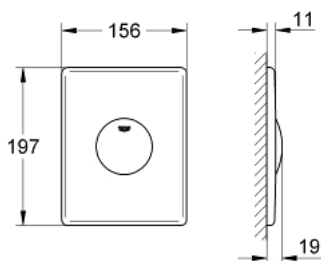

37 547 P00 SKATE FLUSH PLATE

PRODUKTA APRAKSTS

- Krāsa: matt chrome
- vertical installation
- 156 x 197 mm
- manual activation
- push button actuation
- GROHE LongLife finish

37 547 P00 SKATE FLUSH PLATE