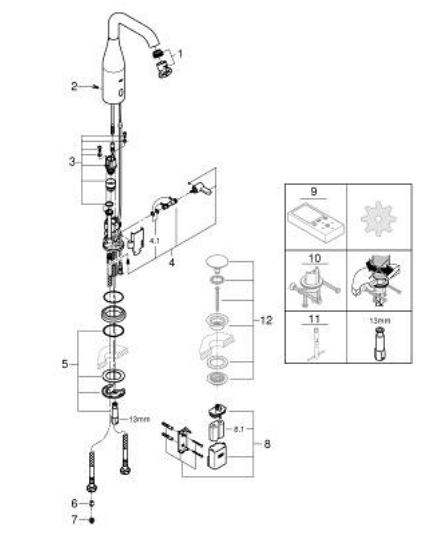

36 445 000 ESSENCE E INFRA-RED ELECTRONIC BASIN MIXER 1/2" WITH MIXING DEVICE AND ADJUSTABLE TEMPERATURE LIMITER

PRODUKTA APRAKSTS

- Krāsa: chrome
- with infrared sensor for bi-directional communication for monitoring, configuration and service purpose
- 6 V lithium battery, type CR-P2
- battery lifetime: approx. 7 years (150 actuations a day)
- GROHE LongLife finish
- GROHE EcoJoy - less water, perfect flow
- maximum flow rate (at 3 bar): 5 l/min
- adjustable swivel area 0° / 150° / 360°
- laminar spray regulator
- flexible connection hoses
- non-return valve
- dirt strainers
- with integrated solenoid valve
- external battery
- rapid installation system
- multistage battery status display
- 7 pre-set programs:
 - auto flush
 - thermal disinfection
 - cleaning mode
- additional functions and precise settings by remote control 36 407
- CE approved
- acoustic group I in accordance with DIN 4109
- type of protection faucet IP 59K
- min. recommended pressure 1.0 bar

36 445 000 ESSENCE E INFRA-RED ELECTRONIC BASIN MIXER 1/2" WITH MIXING DEVICE AND ADJUSTABLE TEMPERATURE LIMITER

REZERVES DAĻAS, aprīlis 2023 – tagad

- 1: Laminar flow straightener (Rezerves daļas Nr. 48376000)
- 2: Screws (Rezerves daļas Nr. 4283100M)
- 3: Solenoid valve (Rezerves daļas Nr. 42479000)
- 4: Mixing device (Rezerves daļas Nr. 42401000)
- 4.1: Sealing washer (Rezerves daļas Nr. 4284000M)
- 5: Mounting set (Rezerves daļas Nr. 42400000)
- 6: Non-return valve (Rezerves daļas Nr. 4257200M)
- 7: Filter (Rezerves daļas Nr. 4241300M)
- 8: Battery housing (Rezerves daļas Nr. 42393000)
- 8.1: Battery (Rezerves daļas Nr. 42886000)
- 9: Remote control (Rezerves daļas Nr. 36407001)*
- 10: Rotation lock (Rezerves daļas Nr. 36276000)*
- 11: Mounting wrench (Rezerves daļas Nr. 19017000)*
- 12: Waste set with push-open plug (Rezerves daļas Nr. 65807000)*