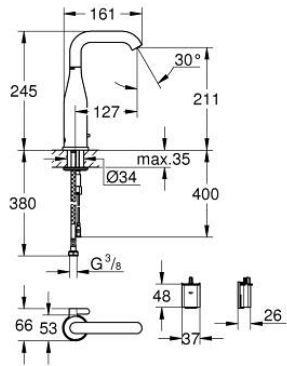

36 445 000 ESSENCE E INFRA-RED ELECTRONIC BASIN MIXER 1/2" WITH MIXING DEVICE AND ADJUSTABLE TEMPERATURE LIMITER

PRODUKTA APRAKSTS

- Krāsa: chrome
- with infrared sensor for bi-directional communication for monitoring, configuration and service purpose
- 6 V lithium battery, type CR-P2
- battery lifetime: approx. 7 years (150 actuations a day)
- GROHE LongLife finish
- GROHE EcoJoy - less water, perfect flow
- maximum flow rate (at 3 bar): 5 l/min
- adjustable swivel area 0° / 150° / 360°
- laminar spray regulator
- flexible connection hoses
- non-return valve
- dirt strainers
- with integrated solenoid valve
- external battery
- rapid installation system
- multistage battery status display
- 7 pre-set programs:
 - auto flush
 - thermal disinfection
 - cleaning mode
- additional functions and precise settings by remote control 36 407
- CE approved
- acoustic group I in accordance with DIN 4109
- type of protection faucet IP 59K
- min. recommended pressure 1.0 bar

36 445 000 ESSENCE E INFRA-RED ELECTRONIC BASIN MIXER 1/2" WITH MIXING DEVICE AND ADJUSTABLE TEMPERATURE LIMITER

REZERVES DAĻAS, aprīlis 2023 – tagad

- 1: Laminar flow straightener (Rezerves daļas Nr. 48376000)
- 2: Screws (Rezerves daļas Nr. 4283100M)
- 3: Solenoid valve (Rezerves daļas Nr. 42479000)
- 4: Mixing device (Rezerves daļas Nr. 42401000)
- 4.1: Sealing washer (Rezerves daļas Nr. 4284000M)
- 5: Mounting set (Rezerves daļas Nr. 42400000)
- 6: Non-return valve (Rezerves daļas Nr. 4257200M)
- 7: Filter (Rezerves daļas Nr. 4241300M)
- 8: Battery housing (Rezerves daļas Nr. 42393000)
- 8.1: Battery (Rezerves daļas Nr. 42886000)
- 9: Remote control (Rezerves daļas Nr. 36407001)*
- 10: Rotation lock (Rezerves daļas Nr. 36276000)*
- 11: Mounting wrench (Rezerves daļas Nr. 19017000)*
- 12: Waste set with push-open plug (Rezerves daļas Nr. 65807000)*