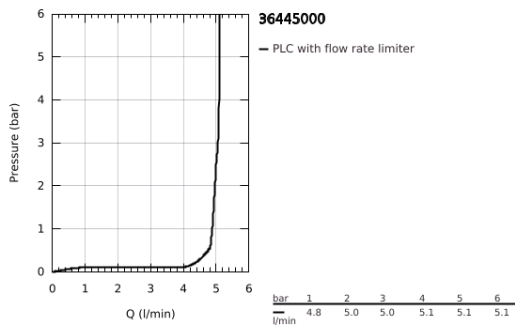

36 445 000 ESSENCE E INFRA-RED ELECTRONIC BASIN MIXER 1/2" WITH MIXING DEVICE AND ADJUSTABLE TEMPERATURE LIMITER

PRODUKTA APRAKSTS

- Krāsa: chrome
- with infrared sensor for bi-directional communication for monitoring, configuration and service purpose
- 6 V lithium battery, type CR-P2
- battery lifetime: approx. 7 years (150 actuations a day)
- GROHE LongLife finish
- GROHE EcoJoy - less water, perfect flow
- maximum flow rate (at 3 bar): 5 l/min
- adjustable swivel area 0° / 150° / 360°
- laminar spray regulator
- flexible connection hoses
- non-return valve
- dirt strainers
- with integrated solenoid valve
- external battery
- rapid installation system
- multistage battery status display
- 7 pre-set programs:
 - auto flush
 - thermal disinfection
 - cleaning mode
- additional functions and precise settings by remote control 36 407
- CE approved
- acoustic group I in accordance with DIN 4109
- type of protection faucet IP 59K
- min. recommended pressure 1.0 bar

36 445 000 ESSENCE E INFRA-RED ELECTRONIC BASIN MIXER 1/2" WITH MIXING DEVICE AND ADJUSTABLE TEMPERATURE LIMITER

REZERVES DAĻAS, aprīlis 2023 – tagad

- 1: Laminar flow straightener (Rezerves daļas Nr. 48376000)
- 2: Screws (Rezerves daļas Nr. 4283100M)
- 3: Solenoid valve (Rezerves daļas Nr. 42479000)
- 4: Mixing device (Rezerves daļas Nr. 42401000)
- 4.1: Sealing washer (Rezerves daļas Nr. 4284000M)
- 5: Mounting set (Rezerves daļas Nr. 42400000)
- 6: Non-return valve (Rezerves daļas Nr. 4257200M)
- 7: Filter (Rezerves daļas Nr. 4241300M)
- 8: Battery housing (Rezerves daļas Nr. 42393000)
- 8.1: Battery (Rezerves daļas Nr. 42886000)
- 9: Remote control (Rezerves daļas Nr. 36407001)*
- 10: Rotation lock (Rezerves daļas Nr. 36276000)*
- 11: Mounting wrench (Rezerves daļas Nr. 19017000)*
- 12: Waste set with push-open plug (Rezerves daļas Nr. 65807000)*