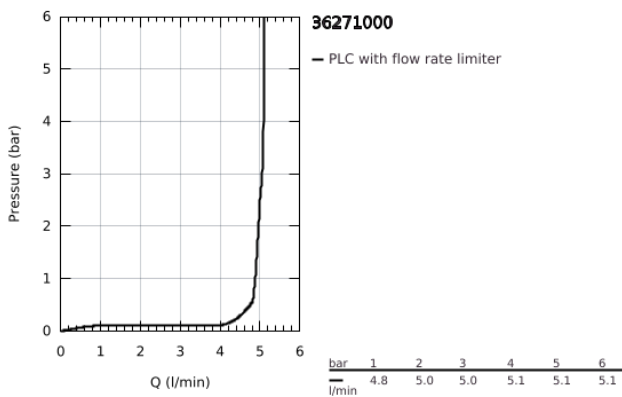

36 271 000 EUROECO COSMOPOLITAN E INFRA-RED ELECTRONIC BASIN TAP WITHOUT MIXING DEVICE

PRODUKTA APRAKSTS

- Krāsa: chrome
- with infrared sensor for bi-directional communication for monitoring, configuration and service purpose
- for cold or premixed water
- 6 V lithium battery, type CR-P2
- battery lifetime: approx. 7 years (150 actuations a day)
- GROHE LongLife finish
- GROHE EcoJoy - less water, perfect flow
- maximum flow rate (at 3 bar): 5 l/min
- flexible connection hoses
- dirt strainers
- external solenoid valve
- external battery
- rapid installation system
- multistage battery status display
- 7 pre-set programs:
 - auto flush
 - thermal disinfection
 - cleaning mode
- additional functions and precise settings by remote control 36 407
- CE approved
- acoustic group I in accordance with DIN 4109
- type of protection faucet IP 59K

36 271 000 EUROECO COSMOPOLITAN E INFRA-RED ELECTRONIC BASIN TAP WITHOUT MIXING DEVICE

REZERVES DAĻAS, septembris 2015 – tagad

- 1: Mousseur (Rezerves daļas Nr. 48159000)
- 2: Shank mounting kit (Rezerves daļas Nr. 42389000)
- 3: Connection hose (Rezerves daļas Nr. 46255000)
- 4: Solenoid valve (Rezerves daļas Nr. 42390000)
- 4.1: Dirt strainer (Rezerves daļas Nr. 42395000)
- 5: Battery housing (Rezerves daļas Nr. 42393000)
- 5.1: Battery (Rezerves daļas Nr. 42886000)
- 6: Mounting wrench (Rezerves daļas Nr. 19017000)*
- 7: Remote control (Rezerves daļas Nr. 36407001)*