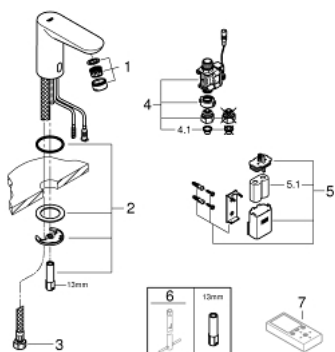

36 271 000 EUROECO COSMOPOLITAN E INFRA-RED ELECTRONIC BASIN TAP WITHOUT MIXING DEVICE

PRODUKTA APRAKSTS

- Krāsa: chrome
- with infrared sensor for bi-directional communication for monitoring, configuration and service purpose
- for cold or premixed water
- 6 V lithium battery, type CR-P2
- battery lifetime: approx. 7 years (150 actuations a day)
- GROHE LongLife finish
- GROHE EcoJoy - less water, perfect flow
- maximum flow rate (at 3 bar): 5 l/min
- flexible connection hoses
- dirt strainers
- external solenoid valve
- external battery
- rapid installation system
- multistage battery status display
- 7 pre-set programs:
 - auto flush
 - thermal disinfection
 - cleaning mode
- additional functions and precise settings by remote control 36 407
- CE approved
- acoustic group I in accordance with DIN 4109
- type of protection faucet IP 59K

36 271 000 EUROECO COSMOPOLITAN E INFRA-RED ELECTRONIC BASIN TAP WITHOUT MIXING DEVICE

REZERVES DAĻAS, septembris 2015 – tagad

- 1: Mousseur (Rezerves daļas Nr. 48159000)
- 2: Shank mounting kit (Rezerves daļas Nr. 42389000)
- 3: Connection hose (Rezerves daļas Nr. 46255000)
- 4: Solenoid valve (Rezerves daļas Nr. 42390000)
- 4.1: Dirt strainer (Rezerves daļas Nr. 42395000)
- 5: Battery housing (Rezerves daļas Nr. 42393000)
- 5.1: Battery (Rezerves daļas Nr. 42886000)
- 6: Mounting wrench (Rezerves daļas Nr. 19017000)*
- 7: Remote control (Rezerves daļas Nr. 36407001)*