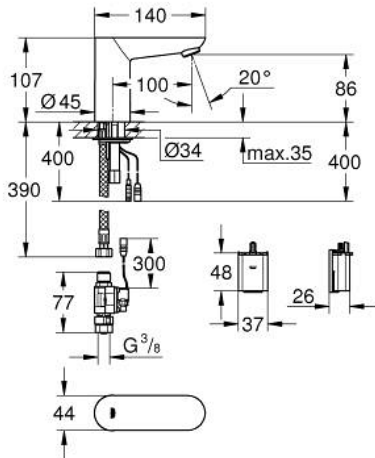

36 271 000 EUROECO COSMOPOLITAN E INFRA-RED ELECTRONIC BASIN TAP WITHOUT MIXING DEVICE

PRODUKTA APRAKSTS

- Krāsa: chrome
- with infrared sensor for bi-directional communication for monitoring, configuration and service purpose
- for cold or premixed water
- 6 V lithium battery, type CR-P2
- battery lifetime: approx. 7 years (150 actuations a day)
- GROHE LongLife finish
- GROHE EcoJoy - less water, perfect flow
- maximum flow rate (at 3 bar): 5 l/min
- flexible connection hoses
- dirt strainers
- external solenoid valve
- external battery
- rapid installation system
- multistage battery status display
- 7 pre-set programs:
 - auto flush
 - thermal disinfection
 - cleaning mode
- additional functions and precise settings by remote control 36 407
- CE approved
- acoustic group I in accordance with DIN 4109
- type of protection faucet IP 59K

36 271 000 EUROECO COSMOPOLITAN E INFRA-RED ELECTRONIC BASIN TAP WITHOUT MIXING DEVICE

REZERVES DAĻAS, septembris 2015 – tagad

- 1: Mousseur (Rezerves daļas Nr. 48159000)
- 2: Shank mounting kit (Rezerves daļas Nr. 42389000)
- 3: Connection hose (Rezerves daļas Nr. 46255000)
- 4: Solenoid valve (Rezerves daļas Nr. 42390000)
- 4.1: Dirt strainer (Rezerves daļas Nr. 42395000)
- 5: Battery housing (Rezerves daļas Nr. 42393000)
- 5.1: Battery (Rezerves daļas Nr. 42886000)
- 6: Mounting wrench (Rezerves daļas Nr. 19017000)*
- 7: Remote control (Rezerves daļas Nr. 36407001)*