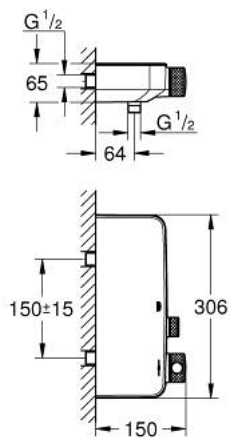

34 719 000 GROHTHERM SMARTCONTROL THERMOSTATIC SHOWER MIXER 1/2"

PRODUKTA APRAKSTS

- Krāsa: chrome
- wall mounted
- GROHE CoolTouch - no risk of scalding
- GROHE LongLife finish
- GROHE SafeStop - safety button at 38°C
- GROHE SafeStop Plus - optional temperature limiter at 43°C included
- GROHE TurboStat - compact cartridge with wax thermoelement
- GROHE ProGrip - with knurl structure
- GROHE SmartControl - control the shower with intuitive push/turn button
- integrated GROHE EasyReach shower tray
- shower bottom outlet 1/2"
- built-in non return valves and dirt strainers
- protected against backflow

34 719 000 GROHTHERM SMARTCONTROL THERMOSTATIC SHOWER MIXER 1/2"

REZERVES DAĻAS, maijs 2017 – tagad

- 1: Thermostatic compact cartridge 1/2" (Rezerves daļas Nr. 47439000)
- 2: Cartridge (Rezerves daļas Nr. 48297000)
- 3: Non-return valve (Rezerves daļas Nr. 49069000)
- 4: Non-return valve (Rezerves daļas Nr. 08565000)
- 5: GROHE TurboStat cartridge 1/2" (Rezerves daļas Nr. 47175000)*
- 6: Socket spanner (Rezerves daļas Nr. 49059000)*