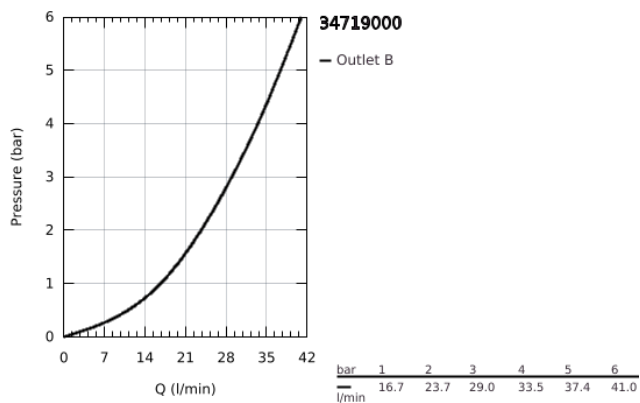

34 719 000 GROHTHERM SMARTCONTROL THERMOSTATIC SHOWER MIXER 1/2"

PRODUKTA APRAKSTS

- Krāsa: chrome
- wall mounted
- GROHE CoolTouch - no risk of scalding
- GROHE LongLife finish
- GROHE SafeStop - safety button at 38°C
- GROHE SafeStop Plus - optional temperature limiter at 43°C included
- GROHE TurboStat - compact cartridge with wax thermoelement
- GROHE ProGrip - with knurl structure
- GROHE SmartControl - control the shower with intuitive push/turn button
- integrated GROHE EasyReach shower tray
- shower bottom outlet 1/2"
- built-in non return valves and dirt strainers
- protected against backflow

34 719 000 GROHTHERM SMARTCONTROL THERMOSTATIC SHOWER MIXER 1/2"

REZERVES DAĻAS, maijs 2017 – tagad

- 1: Thermostatic compact cartridge 1/2" (Rezerves daļas Nr. 47439000)
- 2: Cartridge (Rezerves daļas Nr. 48297000)
- 3: Non-return valve (Rezerves daļas Nr. 49069000)
- 4: Non-return valve (Rezerves daļas Nr. 08565000)
- 5: GROHE TurboStat cartridge 1/2" (Rezerves daļas Nr. 47175000)*
- 6: Socket spanner (Rezerves daļas Nr. 49059000)*