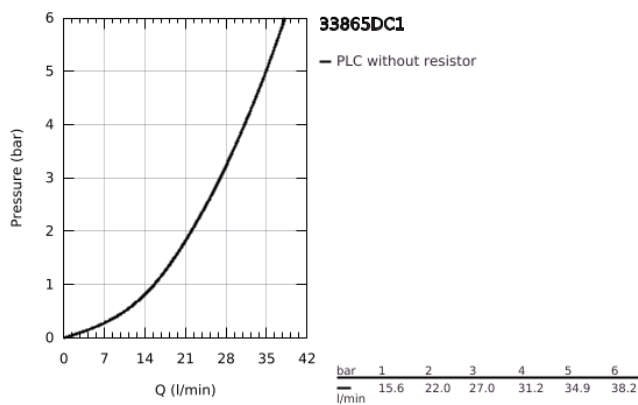

### 33 865 DC1 LINEARE SINGLE-LEVER SHOWER MIXER 1/2"

#### PRODUKTA APRAKSTS

- Krāsa: supersteel
- wall mounted
- metal lever
- GROHE SilkMove 35 mm ceramic cartridge
- with temperature limiter
- GROHE LongLife finish
- shower outlet 1/2"
- integrated non-return valve
- covered S-unions
- protected against backflow
- min. recommended pressure 1.0 bar

## 33 865 DC1 LINEARE SINGLE-LEVER SHOWER MIXER 1/2"