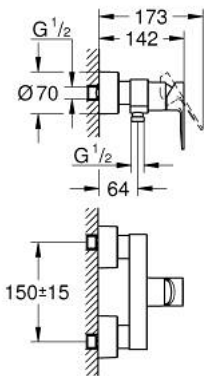

### 33 865 AL1 LINEARE SINGLE-LEVER SHOWER MIXER 1/2"

**PRODUKTA APRAKSTS**

- Krāsa: brushed hard graphite
- wall mounted
- metal lever
- GROHE SilkMove 35 mm ceramic cartridge
- with temperature limiter
- GROHE LongLife finish
- shower outlet 1/2"
- integrated non-return valve
- covered S-unions
- protected against backflow
- min. recommended pressure 1.0 bar

## 33 865 AL1 LINEARE SINGLE-LEVER SHOWER MIXER 1/2"

**REZERVES DAĻAS**, marts 2019 – tagad

1: Lever (Rezerves daļas Nr. 46987AL0)

2: Cartridge (Rezerves daļas Nr. 46374000)

3: Non-return valve (Rezerves daļas Nr. 08565000)

4: Screw connection 1/2" (Rezerves daļas Nr. 45044AL0)

5: S-union (Rezerves daļas Nr. 12693AL0)

6: Extension set, 30 mm (Rezerves daļas Nr. 46238000)\*

7: Socket spanner (Rezerves daļas Nr. 19332000)\*

8: Special spanner (Rezerves daļas Nr. 19377000)\*