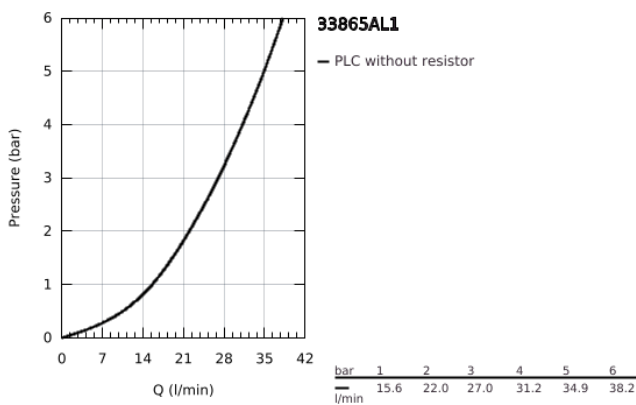

### 33 865 AL1 LINEARE SINGLE-LEVER SHOWER MIXER 1/2"

**PRODUKTA APRAKSTS**

- Krāsa: brushed hard graphite
- wall mounted
- metal lever
- GROHE SilkMove 35 mm ceramic cartridge
- with temperature limiter
- GROHE LongLife finish
- shower outlet 1/2"
- integrated non-return valve
- covered S-unions
- protected against backflow
- min. recommended pressure 1.0 bar

## 33 865 AL1 LINEARE SINGLE-LEVER SHOWER MIXER 1/2"

**REZERVES DAĻAS**, marts 2019 – tagad

1: Lever (Rezerves daļas Nr. 46987AL0)

2: Cartridge (Rezerves daļas Nr. 46374000)

3: Non-return valve (Rezerves daļas Nr. 08565000)