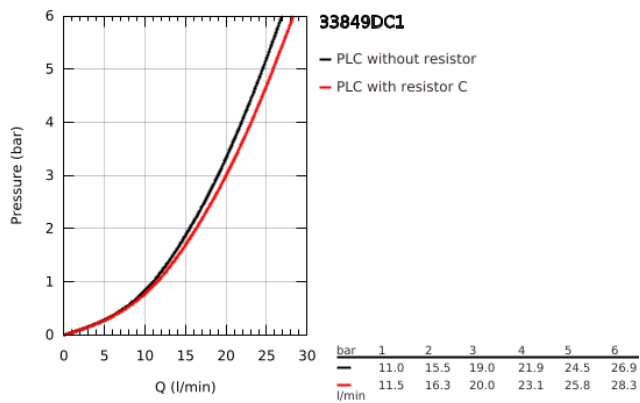

33 849 DC1 LINEARE SINGLE-LEVER BATH MIXER 1/2"

PRODUKTA APRAKSTS

- Krāsa: supersteel
- wall mounted
- metal lever
- GROHE SilkMove 35 mm ceramic cartridge
- with temperature limiter
- GROHE LongLife finish
- automatic diverter: bath/shower
- mousseur
- shower outlet 1/2"
- integrated non-return valve
- covered S-unions
- protected against backflow
- min. recommended pressure 1.0 bar