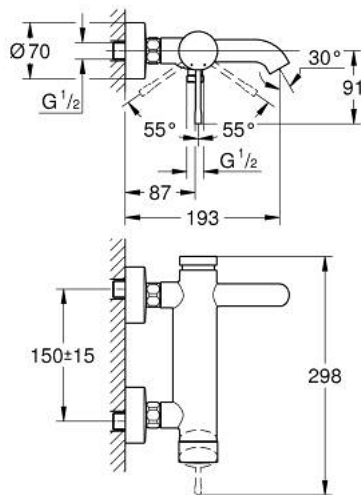

33 624 GL1 ESSENCE SINGLE-LEVER BATH MIXER 1/2"

PRODUKTA APRAKSTS

- Krāsa: cool sunrise
- wall mounted
- GROHE SilkMove 35 mm ceramic cartridge
- with temperature limiter
- GROHE LongLife finish
- automatic diverter: bath/shower
- mousseur
- shower outlet 1/2"
- integrated non-return valve
- S-unions
- protected against backflow