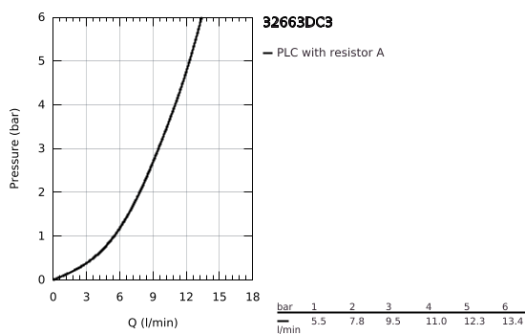

32 663 DC3 CONCETTO SINGLE-LEVER SINK MIXER 1/2"

PRODUKTA APRAKSTS

- Krāsa: supersteel
- high spout
- single hole installation
- GROHE LongLife finish
- GROHE SilkMove 35 mm ceramic cartridge
- Pull-Out spout for greater flexibility
- Easy Docking Function guarantees easy retraction and smooth docking back to the starting position
- Protected Water Ways no contact of water with lead or nickel inside the tap
- mousseur spray
- adjustable flow rate limiter
- swivel tubular spout, swivel area 360°
- protected against backflow
- flexible connection hoses
- metal fixation set
- maximum flow rate (at 3 bar): 9.5 l/min

32 663 DC3 **CONCETTO SINGLE-LEVER SINK MIXER 1/2"**

REZERVES DAĻAS, marts 2023 – tagad

- 1: Lever (Rezerves daļas Nr. 46754DC0)
- 2: Cartridge (Rezerves daļas Nr. 46374000)
- 3: Hose for sink mixer with pull-out dual spray or mousseur (Rezerves daļas Nr. 48293000)
- 4: Extractable shower (Rezerves daļas Nr. 46757DC0)
- 4.1: Mousseur (Rezerves daļas Nr. 13929DC0)
- 4.2: Non-return valve (Rezerves daļas Nr. 08565000)
- 5: Shank fastening assembly (Rezerves daļas Nr. 48384000)
- 6: Support plate (Rezerves daļas Nr. 05334000)
- 7: Socket spanner (Rezerves daļas Nr. 19332000)*