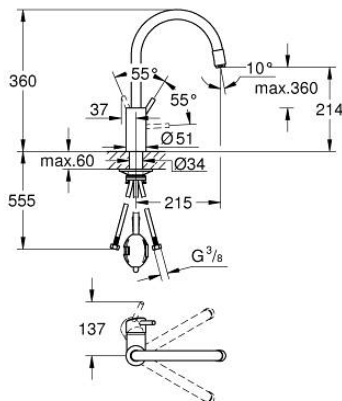

32 663 DC3 CONCETTO SINGLE-LEVER SINK MIXER 1/2"

PRODUKTA APRAKSTS

- Krāsa: supersteel
- high spout
- single hole installation
- GROHE LongLife finish
- GROHE SilkMove 35 mm ceramic cartridge
- Pull-Out spout for greater flexibility
- Easy Docking Function guarantees easy retraction and smooth docking back to the starting position
- Protected Water Ways no contact of water with lead or nickel inside the tap
- mousseur spray
- adjustable flow rate limiter
- swivel tubular spout, swivel area 360°
- protected against backflow
- flexible connection hoses
- metal fixation set
- maximum flow rate (at 3 bar): 9.5 l/min

32 663 DC3 **CONCETTO SINGLE-LEVER SINK MIXER 1/2"**

REZERVES DAĻAS, marts 2023 – tagad

- 1: Lever (Rezerves daļas Nr. 46754DC0)
- 2: Cartridge (Rezerves daļas Nr. 46374000)
- 3: Hose for sink mixer with pull-out dual spray or mousseur (Rezerves daļas Nr. 48293000)
- 4: Extractable shower (Rezerves daļas Nr. 46757DC0)
- 4.1: Mousseur (Rezerves daļas Nr. 13929DC0)
- 4.2: Non-return valve (Rezerves daļas Nr. 08565000)
- 5: Shank fastening assembly (Rezerves daļas Nr. 48384000)
- 6: Support plate (Rezerves daļas Nr. 05334000)
- 7: Socket spanner (Rezerves daļas Nr. 19332000)*