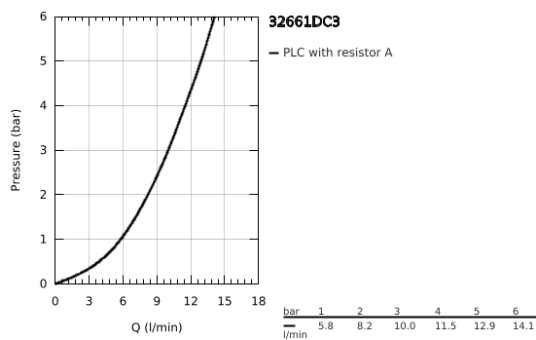

## 32 661 DC3 **CONCETTO SINGLE-LEVER SINK MIXER 1/2"**

### PRODUKTA APRAKSTS

- Krāsa: supersteel
- high spout
- single hole installation
- GROHE LongLife finish
- GROHE SilkMove 35 mm ceramic cartridge
- Protected Water Ways no contact of water with lead or nickel inside the tap
- mousseur
- adjustable flow rate limiter
- swivel tubular spout, swivel area 150°
- flexible connection hoses
- metal fixation set
- maximum flow rate (at 3 bar): 10 l/min