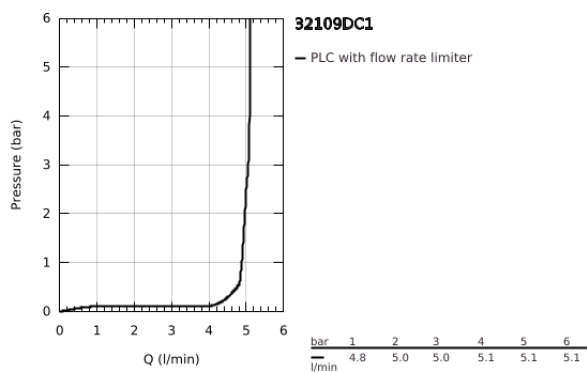

## 32 109 DC1 LINEARE SINGLE-LEVER BASIN MIXER 1/2" XS-SIZE

### PRODUKTA APRAKSTS

- Krāsa: supersteel
- single hole installation
- metal lever
- GROHE SilkMove 28 mm ceramic cartridge
- with temperature limiter
- GROHE LongLife finish
- GROHE EcoJoy - less water, perfect flow
- maximum flow rate (at 3 bar): 5 l/min
- SpeedClean mousseur
- GROHE FastFixation Plus installation system
- pop-up waste set 1 1/4"
- flexible connection hoses