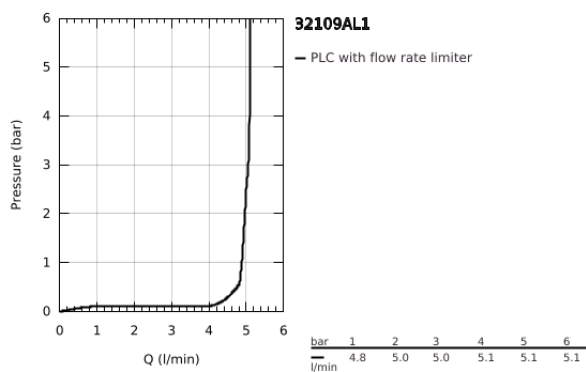

## 32 109 AL1 LINEARE SINGLE-LEVER BASIN MIXER 1/2" XS-SIZE

### PRODUKTA APRAKSTS

- Krāsa: brushed hard graphite
- single hole installation
- metal lever
- GROHE SilkMove 28 mm ceramic cartridge
- with temperature limiter
- GROHE LongLife finish
- GROHE EcoJoy - less water, perfect flow
- maximum flow rate (at 3 bar): 5 l/min
- SpeedClean mousseur
- GROHE FastFixation Plus installation system
- pop-up waste set 1 1/4"
- flexible connection hoses