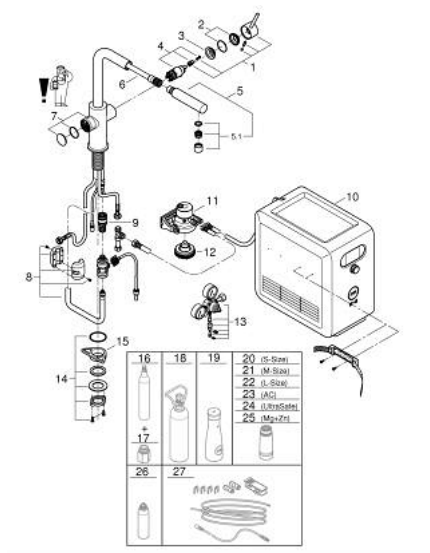

31 608 DC2 GROHE BLUE PROFESSIONAL L-SPOUT KIT WITH PULL-OUT SPOUT

REZERVES DAĻAS, septembris 2021 – tagad

- 1: Lever (Rezerves daļas Nr. 46957DC0)
- 2: Cap (Rezerves daļas Nr. 46581DC0)
- 3: Fitting ring (Rezerves daļas Nr. 07419000)
- 4: Cartridge (Rezerves daļas Nr. 46580000)
- 5: Pull-Out spray (Rezerves daļas Nr. 46999DC0)
- 5.1: Mousseur GROHE Blue L spout (Rezerves daļas Nr. 48194DC0)
- 6: Operating unit (Rezerves daļas Nr. 46958DC0)
- 7: Hose for pull-out shower (Rezerves daļas Nr. 48378000)
- 8: Snap coupling (Rezerves daļas Nr. 48220000)
- 9: Chiller and carbonizer (Rezerves daļas Nr. 40549002)
- 10: Filter head (Rezerves daļas Nr. 64508001)
- 11: Cleaning cartridge adapter (Rezerves daļas Nr. 40694000)
- 12: pressure indicator/reducer (Rezerves daļas Nr. 48228000)
- 13: Shank fastening assembly (Rezerves daļas Nr. 48384000)
- 14: Support plate (Rezerves daļas Nr. 05334000)
- 15: Starter kit 425 g CO₂ bottles (4 pieces) (Rezerves daļas Nr. 40422000)*
- 16: CO₂ adapter (Rezerves daļas Nr. 40962000)*
- 17: Starter kit 2 kg CO₂ bottle (Rezerves daļas Nr. 40423000)*
- 18: Glass carafe with lid set (Rezerves daļas Nr. 40405001)*
- 19: Filter S-Size (Rezerves daļas Nr. 40404001)*
- 20: Filter M-Size (Rezerves daļas Nr. 40430001)*
- 21: Filter L-Size (Rezerves daļas Nr. 40412001)*
- 22: Activated carbon filter (Rezerves daļas Nr. 40547001)*
- 23: UltraSafe filter (Rezerves daļas Nr. 40575002)*
- 24: Magnesium + Zinc filter (Rezerves daļas Nr. 40691002)*
- 25: Cleaning cartridge (Rezerves daļas Nr. 40434001)*
- 26: Extension set (Rezerves daļas Nr. 40843000)*

* Izvēles aksesuāri