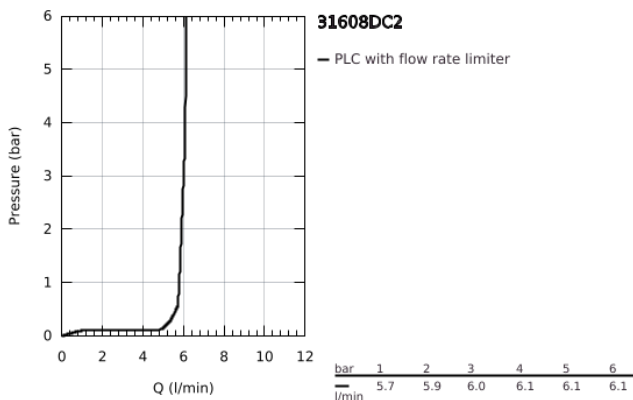

## 31 608 DC2 GROHE BLUE PROFESSIONAL L-SPOUT KIT WITH PULL-OUT SPOUT

### PRODUKTA APRAKSTS (1/2)

- Krāsa: supersteel
- GROHE SilkMove
- GROHE LongLife finish
- 368 mm faucet height
- 332 mm aerator height
- Pull-Out spout for greater flexibility
- projection 222 mm
- swivel area 360°
- single hole installation
- push buttons for 3 types of filtered and chilled table water
- still, medium, sparkling
- separate inner water ways for filtered and non-filtered water
- flexible connection hoses
- GROHE Blue Professional cooler
- delivers 12 liters of chilled sparkling water per hour
- colour display with push and turn control
- 270 Watt cooling unit, 110 V AC
- sound level in standby 46 dB(A)
- requires ventilation holes in the bottom of the kitchen cabinet
- software set-up and monitoring of filter and CO<sub>2</sub> capacity possible via GROHE Watersystems app
- with Bluetooth\* and Wi-Fi interface for wireless data communication
- for Apple\*\* and Android devices
- Bluetooth range (max. 10 m) varies depending on used materials and walls between transmitter and receiver
- filter head with flexible water hardness adjustment
- cleaning cartridge adapter, for use with GROHE Blue cleaning cartridge 40 434 001
- maximum flow rate (at 3 bar): 6 l/min
- CALGreen compliant
- GROHE Blue filter, CO<sub>2</sub> bottle and cleaning cartridge are not included in the delivery and have to be ordered separately