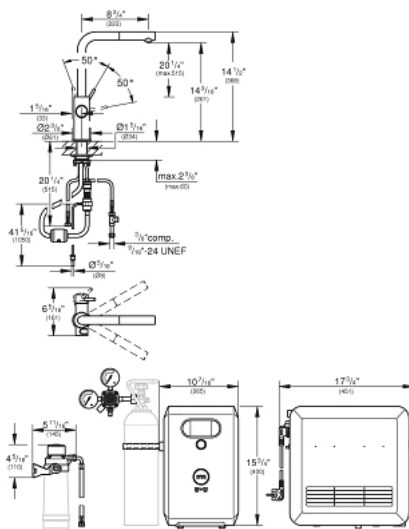

## 31 608 DC2 GROHE BLUE PROFESSIONAL L-SPOUT KIT WITH PULL-OUT SPOUT

### PRODUKTA APRAKSTS (1/2)

- Krāsa: supersteel
- GROHE SilkMove
- GROHE LongLife finish
- 368 mm faucet height
- 332 mm aerator height
- Pull-Out spout for greater flexibility
- projection 222 mm
- swivel area 360°
- single hole installation
- push buttons for 3 types of filtered and chilled table water
- still, medium, sparkling
- separate inner water ways for filtered and non-filtered water
- flexible connection hoses
- GROHE Blue Professional cooler
- delivers 12 liters of chilled sparkling water per hour
- colour display with push and turn control
- 270 Watt cooling unit, 110 V AC
- sound level in standby 46 dB(A)
- requires ventilation holes in the bottom of the kitchen cabinet
- software set-up and monitoring of filter and CO<sub>2</sub> capacity possible via GROHE Watersystems app
- with Bluetooth\* and Wi-Fi interface for wireless data communication
- for Apple\*\* and Android devices
- Bluetooth range (max. 10 m) varies depending on used materials and walls between transmitter and receiver
- filter head with flexible water hardness adjustment
- cleaning cartridge adapter, for use with GROHE Blue cleaning cartridge 40 434 001
- maximum flow rate (at 3 bar): 6 l/min
- CALGreen compliant
- GROHE Blue filter, CO<sub>2</sub> bottle and cleaning cartridge are not included in the delivery and have to be ordered separately