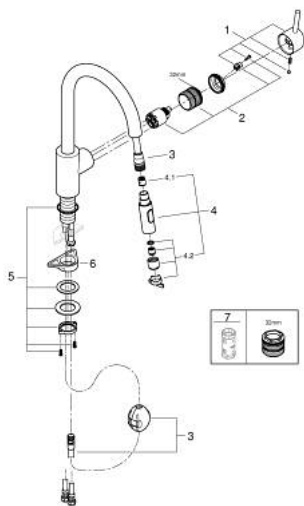

31 483 DC2 CONCEPTO SINGLE-LEVER SINK MIXER 1/2"

PRODUKTA APRAKSTS

- Krāsa: supersteel
- high spout
- single hole installation
- GROHE LongLife finish
- GROHE SilkMove 35 mm ceramic cartridge
- Easy Docking Function guarantees easy retraction and smooth docking back to the starting position
- Protected Water Ways no contact of water with lead or nickel inside the tap
- Pull-Out spout for greater flexibility
- Dual Spray - switch between laminar spray and SpeedClean shower jet using diverter
- adjustable flow rate limiter
- swivel tubular spout, swivel area 360°
- protected against backflow
- flexible connection hoses
- metal fixation set
- maximum flow rate (at 3 bar): 9.5 l/min

31 483 DC2 **CONCETTO SINGLE-LEVER SINK MIXER 1/2"**

REZERVES DAĻAS, maijs 2022 – tagad

1: Lever (Rezerves daļas Nr. 46754DC0)

2: Cartridge (Rezerves daļas Nr. 46374000)

3: Hose for sink mixer with pull-out dual spray or mousseur (Rezerves daļas Nr. 48293000)

4: Pull-Out spray (Rezerves daļas Nr. 48416DC0)

4.1: Non-return valve (Rezerves daļas Nr. 08565000)

4.2: Flow straightener (Rezerves daļas Nr. 48347000)

5: Shank fastening assembly (Rezerves daļas Nr. 48384000)

6: Support plate (Rezerves daļas Nr. 05334000)

7: Socket spanner (Rezerves daļas Nr. 19332000)*

* Izvēles aksesuāri