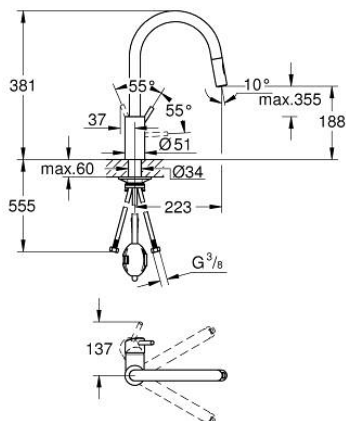

31 483 DC2 CONCEPTO SINGLE-LEVER SINK MIXER 1/2"

PRODUKTA APRAKSTS

- Krāsa: supersteel
- high spout
- single hole installation
- GROHE LongLife finish
- GROHE SilkMove 35 mm ceramic cartridge
- Easy Docking Function guarantees easy retraction and smooth docking back to the starting position
- Protected Water Ways no contact of water with lead or nickel inside the tap
- Pull-Out spout for greater flexibility
- Dual Spray - switch between laminar spray and SpeedClean shower jet using diverter
- adjustable flow rate limiter
- swivel tubular spout, swivel area 360°
- protected against backflow
- flexible connection hoses
- metal fixation set
- maximum flow rate (at 3 bar): 9.5 l/min

31 483 DC2 **CONCETTO SINGLE-LEVER SINK MIXER 1/2"**

REZERVES DAĻAS, maijs 2022 – tagad

1: Lever (Rezerves daļas Nr. 46754DC0)

2: Cartridge (Rezerves daļas Nr. 46374000)

3: Hose for sink mixer with pull-out dual spray or mousseur (Rezerves daļas Nr. 48293000)

4: Pull-Out spray (Rezerves daļas Nr. 48416DC0)

4.1: Non-return valve (Rezerves daļas Nr. 08565000)

4.2: Flow straightener (Rezerves daļas Nr. 48347000)

5: Shank fastening assembly (Rezerves daļas Nr. 48384000)

6: Support plate (Rezerves daļas Nr. 05334000)

7: Socket spanner (Rezerves daļas Nr. 19332000)*

* Izvēles aksesuāri