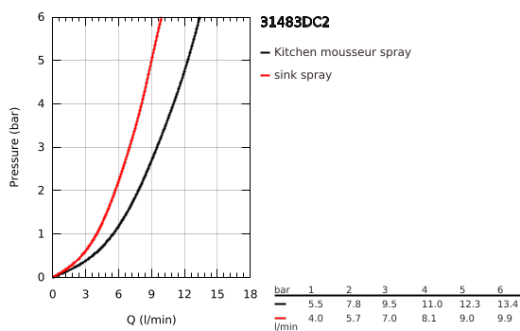

31 483 DC2 CONCEPTO SINGLE-LEVER SINK MIXER 1/2"

PRODUKTA APRAKSTS

- Krāsa: supersteel
- high spout
- single hole installation
- GROHE LongLife finish
- GROHE SilkMove 35 mm ceramic cartridge
- Easy Docking Function guarantees easy retraction and smooth docking back to the starting position
- Protected Water Ways no contact of water with lead or nickel inside the tap
- Pull-Out spout for greater flexibility
- Dual Spray - switch between laminar spray and SpeedClean shower jet using diverter
- adjustable flow rate limiter
- swivel tubular spout, swivel area 360°
- protected against backflow
- flexible connection hoses
- metal fixation set
- maximum flow rate (at 3 bar): 9.5 l/min

31 483 DC2 **CONCETTO SINGLE-LEVER SINK MIXER 1/2"**

REZERVES DAĻAS, maijs 2022 – tagad

1: Lever (Rezerves daļas Nr. 46754DC0)

2: Cartridge (Rezerves daļas Nr. 46374000)

3: Hose for sink mixer with pull-out dual spray or mousseur (Rezerves daļas Nr. 48293000)