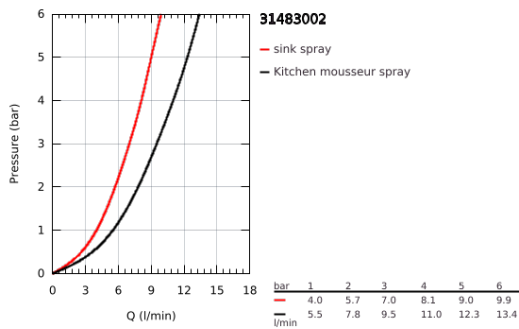

31 483 002 **CONCETTO SINGLE-LEVER SINK MIXER 1/2"**

PRODUKTA APRAKSTS

- Krāsa: chrome
- high spout
- single hole installation
- GROHE LongLife finish
- GROHE SilkMove 35 mm ceramic cartridge
- Easy Docking Function guarantees easy retraction and smooth docking back to the starting position
- Protected Water Ways no contact of water with lead or nickel inside the tap
- Pull-Out spout for greater flexibility
- Dual Spray - switch between laminar spray and SpeedClean shower jet using diverter
- adjustable flow rate limiter
- swivel tubular spout, swivel area 360°
- protected against backflow
- flexible connection hoses
- metal fixation set
- maximum flow rate (at 3 bar): 9.5 l/min

31 483 002 **CONCETTO SINGLE-LEVER SINK MIXER 1/2"**

REZERVES DAĻAS, maijs 2022 – tagad

- 1: Lever (Rezerves daļas Nr. 46754000)
- 2: Cartridge (Rezerves daļas Nr. 46374000)
- 3: Hose for sink mixer with pull-out dual spray or mousseur (Rezerves daļas Nr. 48293000)
- 4: Pull-Out spray (Rezerves daļas Nr. 48416000)
- 4.1: Non-return valve (Rezerves daļas Nr. 08565000)
- 4.2: Flow straightener (Rezerves daļas Nr. 48347000)
- 5: Shank fastening assembly (Rezerves daļas Nr. 48384000)
- 6: Support plate (Rezerves daļas Nr. 05334000)
- 7: Socket spanner (Rezerves daļas Nr. 19332000)*