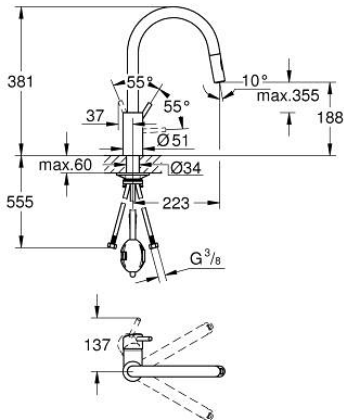

31 483 002 **CONCETTO SINGLE-LEVER SINK MIXER 1/2"**

PRODUKTA APRAKSTS

- Krāsa: chrome
- high spout
- single hole installation
- GROHE LongLife finish
- GROHE SilkMove 35 mm ceramic cartridge
- Easy Docking Function guarantees easy retraction and smooth docking back to the starting position
- Protected Water Ways no contact of water with lead or nickel inside the tap
- Pull-Out spout for greater flexibility
- Dual Spray - switch between laminar spray and SpeedClean shower jet using diverter
- adjustable flow rate limiter
- swivel tubular spout, swivel area 360°
- protected against backflow
- flexible connection hoses
- metal fixation set
- maximum flow rate (at 3 bar): 9.5 l/min

31 483 002 **CONCETTO SINGLE-LEVER SINK MIXER 1/2"**

REZERVES DAĻAS, maijs 2022 – tagad

- 1: Lever (Rezerves daļas Nr. 46754000)
- 2: Cartridge (Rezerves daļas Nr. 46374000)
- 3: Hose for sink mixer with pull-out dual spray or mousseur (Rezerves daļas Nr. 48293000)
- 4: Pull-Out spray (Rezerves daļas Nr. 48416000)
- 4.1: Non-return valve (Rezerves daļas Nr. 08565000)
- 4.2: Flow straightener (Rezerves daļas Nr. 48347000)
- 5: Shank fastening assembly (Rezerves daļas Nr. 48384000)
- 6: Support plate (Rezerves daļas Nr. 05334000)
- 7: Socket spanner (Rezerves daļas Nr. 19332000)*