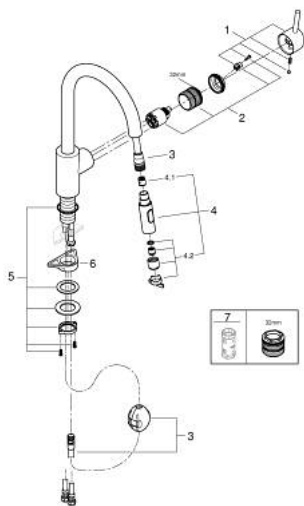

31 483 002 **CONCETTO SINGLE-LEVER SINK MIXER 1/2"**

PRODUKTA APRAKSTS

- Krāsa: chrome
- high spout
- single hole installation
- GROHE LongLife finish
- GROHE SilkMove 35 mm ceramic cartridge
- Easy Docking Function guarantees easy retraction and smooth docking back to the starting position
- Protected Water Ways no contact of water with lead or nickel inside the tap
- Pull-Out spout for greater flexibility
- Dual Spray - switch between laminar spray and SpeedClean shower jet using diverter
- adjustable flow rate limiter
- swivel tubular spout, swivel area 360°
- protected against backflow
- flexible connection hoses
- metal fixation set
- maximum flow rate (at 3 bar): 9.5 l/min

31 483 002 **CONCETTO SINGLE-LEVER SINK MIXER 1/2"**

REZERVES DAĻAS, maijs 2022 – tagad

- 1: Lever (Rezerves daļas Nr. 46754000)
- 2: Cartridge (Rezerves daļas Nr. 46374000)
- 3: Hose for sink mixer with pull-out dual spray or mousseur (Rezerves daļas Nr. 48293000)
- 4: Pull-Out spray (Rezerves daļas Nr. 48416000)
- 4.1: Non-return valve (Rezerves daļas Nr. 08565000)
- 4.2: Flow straightener (Rezerves daļas Nr. 48347000)
- 5: Shank fastening assembly (Rezerves daļas Nr. 48384000)
- 6: Support plate (Rezerves daļas Nr. 05334000)
- 7: Socket spanner (Rezerves daļas Nr. 19332000)*