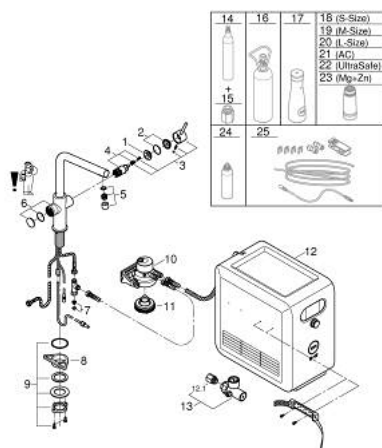

31 347 KS3 GROHE BLUE PROFESSIONAL L-SPOUT KIT

REZERVES DAĻAS, augusts 2024 – tagad

1. 1: Fitting ring (Rezerves daļas Nr. 07419000)
2. 2: Cap (Rezerves daļas Nr. 46581KS0)
3. 3: Lever (Rezerves daļas Nr. 46957KS0)
4. 4: Cartridge (Rezerves daļas Nr. 46580000)
5. 5: Mousseur GROHE Blue L spout (Rezerves daļas Nr. 48194KS0)
6. 6: Operating unit (Rezerves daļas Nr. 46958KS0)
7. 7: Dirt strainer (Rezerves daļas Nr. 47576000)
8. 8: Support plate (Rezerves daļas Nr. 05334000)
9. 9: Shank fastening assembly (Rezerves daļas Nr. 48384000)
10. 10: Filter head (Rezerves daļas Nr. 64508001)
11. 11: Cleaning cartridge adapter (Rezerves daļas Nr. 40694000)
12. 12: Chiller and carbonizer (Rezerves daļas Nr. 40554002)
13. 13: Pressure indicator (Rezerves daļas Nr. 46717000)
- 13.1: CO₂ adapter (Rezerves daļas Nr. 40962000)
15. 14: Starter kit 425 g CO₂ bottles (4 pieces) (Rezerves daļas Nr. 40422000)*
16. 15: CO₂ adapter (Rezerves daļas Nr. 40962000)*
17. 16: Starter kit 2 kg CO₂ bottle (Rezerves daļas Nr. 40423000)*
18. 17: Glass carafe with lid set (Rezerves daļas Nr. 40405001)*
19. 18: Filter S-Size (Rezerves daļas Nr. 40404001)*
20. 19: Filter M-Size (Rezerves daļas Nr. 40430001)*
21. 20: Filter L-Size (Rezerves daļas Nr. 40412001)*
22. 21: Activated carbon filter (Rezerves daļas Nr. 40547001)*
23. 22: UltraSafe filter (Rezerves daļas Nr. 40575002)*
24. 23: Magnesium + Zinc filter (Rezerves daļas Nr. 40691002)*
25. 24: Cleaning cartridge (Rezerves daļas Nr. 40434001)*
26. 25: Extension set (Rezerves daļas Nr. 40843000)*

* Izvēles aksesuāri