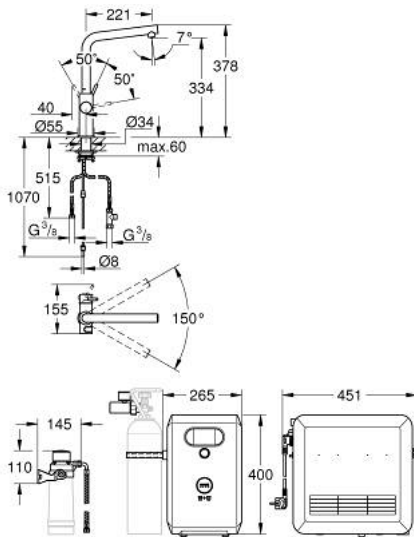

31 347 KS3 GROHE BLUE PROFESSIONAL L-SPOUT KIT

PRODUKTA APRAKSTS (1/2)

- Krāsa: velvet black
- consisting of:
  - GROHE Blue single-lever sink mixer with filter function
  - single hole installation
  - L-spout
  - push buttons for 3 types of filtered and chilled table water
  - still, medium, sparkling
  - GROHE SilkMove 28 mm ceramic cartridge
  - swivel tubular spout, swivel area 150°
  - separate inner water ways for filtered and non-filtered water
  - flexible connection hoses
  - GROHE Blue Professional cooler
  - delivers 12 liters of chilled sparkling water per hour
  - colour display with push and turn control
  - 270 Watt cooling unit, 230 V, 50 Hz
  - sound level in standby 46 dB(A)
  - type of protection IP 21
  - CE approved
  - requires ventilation holes in the bottom of the kitchen cabinet
  - software set-up and monitoring of filter and CO₂ capacity possible via GROHE Watersystems app
  - push notifications at low filter resp. CO₂ capacity
  - with Bluetooth* and Wi-Fi interface for wireless data communication
  - for Apple** and Android devices
  - Bluetooth range (max. 10 m) varies depending on used materials and walls between transmitter and receiver
  - cleaning cartridge adapter, for use with GROHE Blue cleaning cartridge 40 434 001
  - CO₂ pressure indicator
  - filter head with flexible water hardness adjustment
  - GROHE Blue filter, CO₂ bottle and cleaning cartridge are not included in the delivery and have to be ordered separately