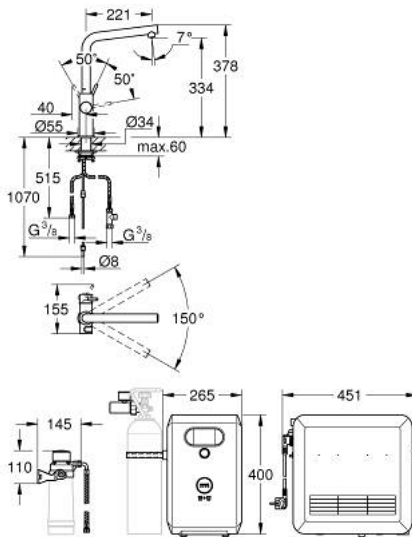

31 347 DC3 GROHE BLUE PROFESSIONAL L-SPOUT KIT

PRODUKTA APRAKSTS (1/2)

- Krāsa: supersteel
- consisting of:
 - GROHE Blue single-lever sink mixer with filter function
 - single hole installation
 - L-spout
 - push buttons for 3 types of filtered and chilled table water
 - still, medium, sparkling
 - GROHE LongLife finish
 - GROHE SilkMove 28 mm ceramic cartridge
 - swivel tubular spout, swivel area 150°
 - separate inner water ways for filtered and non-filtered water
 - flexible connection hoses
 - GROHE Blue Professional cooler
 - delivers 12 liters of chilled water per hour
 - colour display with push and turn control
 - 270 Watt cooling unit, 230 V, 50 Hz
 - sound level in standby 46 dB(A)
 - type of protection IP 21
 - CE approved
 - requires ventilation holes in the bottom of the kitchen cabinet
 - software set-up and monitoring of filter and CO₂ capacity possible via GROHE Watersystems app
 - push notifications at low filter resp. CO₂ capacity
 - with Bluetooth* and Wi-Fi interface for wireless data communication
 - for Apple** and Android devices
 - Bluetooth range (max. 10 m) varies depending on used materials and walls between transmitter and receiver
 - cleaning cartridge adapter, for use with GROHE Blue cleaning cartridge 40 434 001
 - filter head with flexible water hardness adjustment
 - CO₂ pressure indicator
 - GROHE Blue filter, CO₂ bottle and cleaning cartridge are not included in the delivery and have to be ordered separately