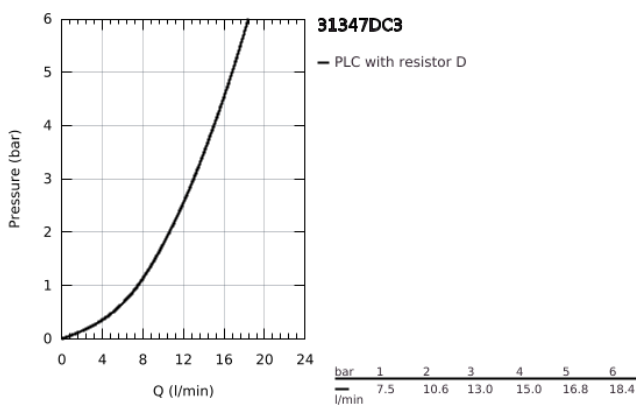

31 347 DC3 GROHE BLUE PROFESSIONAL L-SPOUT KIT

PRODUKTA APRAKSTS (1/2)

- Krāsa: supersteel
- consisting of:
 - GROHE Blue single-lever sink mixer with filter function
 - single hole installation
 - L-spout
 - push buttons for 3 types of filtered and chilled table water
 - still, medium, sparkling
 - GROHE LongLife finish
 - GROHE SilkMove 28 mm ceramic cartridge
 - swivel tubular spout, swivel area 150°
 - separate inner water ways for filtered and non-filtered water
 - flexible connection hoses
 - GROHE Blue Professional cooler
 - delivers 12 liters of chilled water per hour
 - colour display with push and turn control
 - 270 Watt cooling unit, 230 V, 50 Hz
 - sound level in standby 46 dB(A)
 - type of protection IP 21
 - CE approved
 - requires ventilation holes in the bottom of the kitchen cabinet
 - software set-up and monitoring of filter and CO₂ capacity possible via GROHE Watersystems app
 - push notifications at low filter resp. CO₂ capacity
 - with Bluetooth* and Wi-Fi interface for wireless data communication
 - for Apple** and Android devices
 - Bluetooth range (max. 10 m) varies depending on used materials and walls between transmitter and receiver
 - cleaning cartridge adapter, for use with GROHE Blue cleaning cartridge 40 434 001
 - filter head with flexible water hardness adjustment
 - CO₂ pressure indicator
 - GROHE Blue filter, CO₂ bottle and cleaning cartridge are not included in the delivery and have to be ordered separately