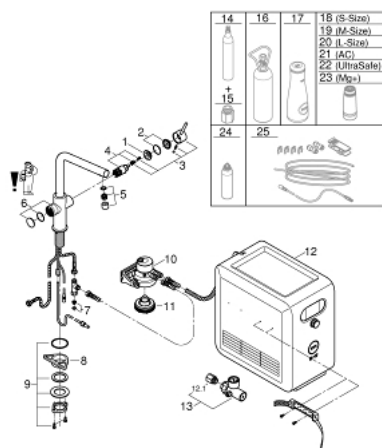

31 347 DC3 GROHE BLUE PROFESSIONAL L-SPOUT KIT

REZERVES DAĻAS, augusts 2013 – tagad

1. 1: Fitting ring (Rezerves daļas Nr. 07419000)
2. 2: Cap (Rezerves daļas Nr. 46581DC0)
3. 3: Lever (Rezerves daļas Nr. 46957DC0)
4. 4: Cartridge (Rezerves daļas Nr. 46580000)
5. 5: Mousseur (Rezerves daļas Nr. 48194DC0)
6. 6: Operating unit (Rezerves daļas Nr. 46958DC0)
7. 7: Dirt strainer (Rezerves daļas Nr. 47576000)
8. 8: Support plate (Rezerves daļas Nr. 05334000)
9. 9: Shank fastening assembly (Rezerves daļas Nr. 48384000)
10. 10: Filter head (Rezerves daļas Nr. 64508001)
11. 11: Chiller and carbonizer (Rezerves daļas Nr. 40554001)
12. 12: Pressure indicator (Rezerves daļas Nr. 46717000)
- 12.1: CO₂ adapter (Rezerves daļas Nr. 40962000)
14. 13: Starter kit 425 g CO₂ bottles (4 pieces) (Rezerves daļas Nr. 40422000)*
15. 14: CO₂ adapter (Rezerves daļas Nr. 40962000)*
16. 15: Starter kit 2 kg CO₂ bottle (Rezerves daļas Nr. 40423000)*
17. 16: Glass carafe (Rezerves daļas Nr. 40405000)*
18. 17: Filter S-Size (Rezerves daļas Nr. 40404001)*
19. 18: Filter M-Size (Rezerves daļas Nr. 40430001)*
20. 19: Filter L-Size (Rezerves daļas Nr. 40412001)*
21. 20: Activated carbon filter (Rezerves daļas Nr. 40547001)*
22. 21: UltraSafe filter (Rezerves daļas Nr. 40575001)*
23. 22: Magnesium+ filter (Rezerves daļas Nr. 40691001)*
24. 23: Cleaning cartridge (Rezerves daļas Nr. 40434001)*
25. 24: Cleaning cartridge adapter (Rezerves daļas Nr. 40694000)*
26. 25: Extension set (Rezerves daļas Nr. 40843000)*

* Izvēles aksesuāri