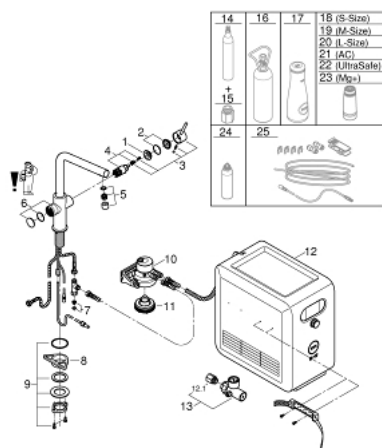

31 347 003 GROHE BLUE PROFESSIONAL L-SPOUT KIT

REZERVES DAĻAS, marts 2017 – tagad

1. 1: Fitting ring (Rezerves daļas Nr. 07419000)
2. 2: Cap (Rezerves daļas Nr. 46581000)
3. 3: Lever (Rezerves daļas Nr. 46957000)
4. 4: Cartridge (Rezerves daļas Nr. 46580000)
5. 5: Mousseur (Rezerves daļas Nr. 48194000)
6. 6: Operating unit (Rezerves daļas Nr. 46958000)
7. 7: Dirt strainer (Rezerves daļas Nr. 47576000)
8. 8: Support plate (Rezerves daļas Nr. 05334000)
9. 9: Shank fastening assembly (Rezerves daļas Nr. 48384000)
10. 10: Filter head (Rezerves daļas Nr. 64508001)
11. 11: Chiller and carbonizer (Rezerves daļas Nr. 40554001)
12. 12: Pressure indicator (Rezerves daļas Nr. 46717000)
- 12.1: CO₂ adapter (Rezerves daļas Nr. 40962000)
14. 13: Starter kit 425 g CO₂ bottles (4 pieces) (Rezerves daļas Nr. 40422000)*
15. 14: CO₂ adapter (Rezerves daļas Nr. 40962000)*
16. 15: Starter kit 2 kg CO₂ bottle (Rezerves daļas Nr. 40423000)*
17. 16: Glass carafe (Rezerves daļas Nr. 40405000)*
18. 17: Filter S-Size (Rezerves daļas Nr. 40404001)*
19. 18: Filter M-Size (Rezerves daļas Nr. 40430001)*
20. 19: Filter L-Size (Rezerves daļas Nr. 40412001)*
21. 20: Activated carbon filter (Rezerves daļas Nr. 40547001)*
22. 21: UltraSafe filter (Rezerves daļas Nr. 40575001)*
23. 22: Magnesium+ filter (Rezerves daļas Nr. 40691001)*
24. 23: Cleaning cartridge (Rezerves daļas Nr. 40434001)*
25. 24: Cleaning cartridge adapter (Rezerves daļas Nr. 40694000)*
26. 25: Extension set (Rezerves daļas Nr. 40843000)*

* Izvēles aksesuāri