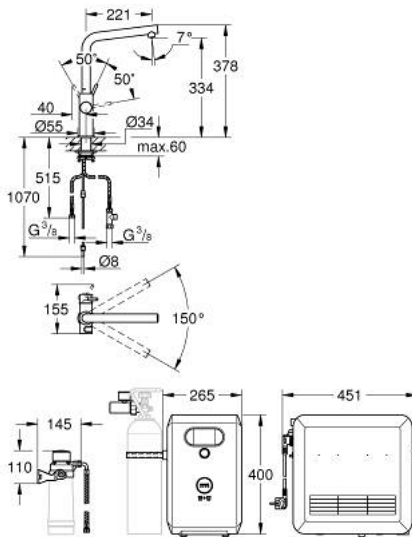

31 347 003 GROHE BLUE PROFESSIONAL L-SPOUT KIT

PRODUKTA APRAKSTS (1/2)

- Krāsa: chrome
- consisting of:
  - GROHE Blue single-lever sink mixer with filter function
  - single hole installation
  - L-spout
  - push buttons for 3 types of filtered and chilled table water
  - still, medium, sparkling
  - GROHE LongLife finish
  - GROHE SilkMove 28 mm ceramic cartridge
  - swivel tubular spout, swivel area 150°
  - separate inner water ways for filtered and non-filtered water
  - flexible connection hoses
  - GROHE Blue Professional cooler
  - delivers 12 liters of chilled sparkling water per hour
  - colour display with push and turn control
  - 270 Watt cooling unit, 230 V, 50 Hz
  - sound level in standby 46 dB(A)
  - type of protection IP 21
  - CE approved
  - requires ventilation holes in the bottom of the kitchen cabinet
  - software set-up and monitoring of filter and CO₂ capacity possible via GROHE Watersystems app
  - push notifications at low filter resp. CO₂ capacity
  - with Bluetooth* and Wi-Fi interface for wireless data communication
  - for Apple** and Android devices
  - Bluetooth range (max. 10 m) varies depending on used materials and walls between transmitter and receiver
  - cleaning cartridge adapter, for use with GROHE Blue cleaning cartridge 40 434 001
  - CO₂ pressure indicator
  - filter head with flexible water hardness adjustment
  - GROHE Blue filter, CO₂ bottle and cleaning cartridge are not included in the delivery and have to be ordered separately