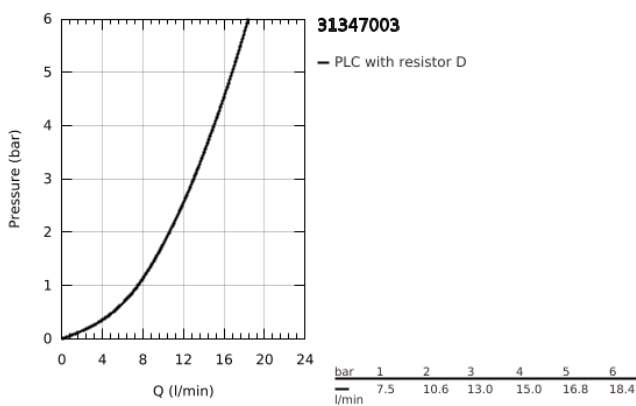

31 347 003 GROHE BLUE PROFESSIONAL L-SPOUT KIT

PRODUKTA APRAKSTS (1/2)

- Krāsa: chrome
- consisting of:
 - GROHE Blue single-lever sink mixer with filter function
 - single hole installation
 - L-spout
 - push buttons for 3 types of filtered and chilled table water
 - still, medium, sparkling
 - GROHE LongLife finish
 - GROHE SilkMove 28 mm ceramic cartridge
 - swivel tubular spout, swivel area 150°
 - separate inner water ways for filtered and non-filtered water
 - flexible connection hoses
 - GROHE Blue Professional cooler
 - delivers 12 liters of chilled sparkling water per hour
 - colour display with push and turn control
 - 270 Watt cooling unit, 230 V, 50 Hz
 - sound level in standby 46 dB(A)
 - type of protection IP 21
 - CE approved
 - requires ventilation holes in the bottom of the kitchen cabinet
 - software set-up and monitoring of filter and CO₂ capacity possible via GROHE Watersystems app
 - push notifications at low filter resp. CO₂ capacity
 - with Bluetooth* and Wi-Fi interface for wireless data communication
 - for Apple** and Android devices
 - Bluetooth range (max. 10 m) varies depending on used materials and walls between transmitter and receiver
 - cleaning cartridge adapter, for use with GROHE Blue cleaning cartridge 40 434 001
 - CO₂ pressure indicator
 - filter head with flexible water hardness adjustment
 - GROHE Blue filter, CO₂ bottle and cleaning cartridge are not included in the delivery and have to be ordered separately