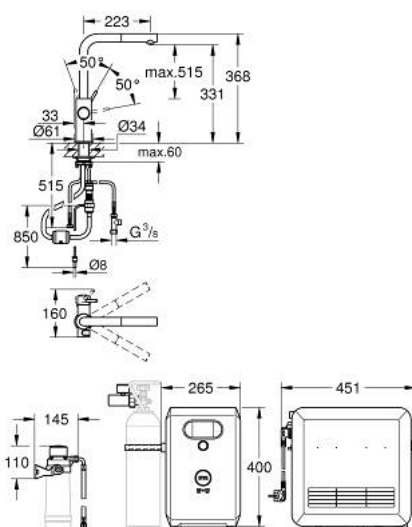

31 326 KS2 GROHE BLUE PROFESSIONAL L-SPOUT KIT WITH PULL-OUT SPOUT

PRODUKTA APRAKSTS (1/2)

- Krāsa: velvet black
- consisting of:
  - GROHE Blue single-lever sink mixer with filter function
  - single hole installation
  - L-spout
  - push buttons for 3 types of filtered and chilled table water
  - still, medium, sparkling
  - GROHE SilkMove 28 mm ceramic cartridge
- Pull-Out spout for greater flexibility
- swivel tubular spout, swivel area 360°
- separate inner water ways for filtered and non-filtered water
- flexible connection hoses
- GROHE Blue Professional cooler
- delivers 12 liters of chilled sparkling water per hour
- colour display with push and turn control
- 270 Watt cooling unit, 230 V, 50 Hz
- sound level in standby 46 dB(A)
- type of protection IP 21
- CE approved
- requires ventilation holes in the bottom of the kitchen cabinet
- software set-up and monitoring of filter and CO₂ capacity possible via GROHE Watersystems app
  - push notifications at low filter resp. CO₂ capacity
  - with Bluetooth* and Wi-Fi interface for wireless data communication
  - for Apple** and Android devices
  - Bluetooth range (max. 10 m) varies depending on used materials and walls between transmitter and receiver
- cleaning cartridge adapter, for use with GROHE Blue cleaning cartridge 40 434 001
- CO₂ pressure indicator
- filter head with flexible water hardness adjustment
- GROHE Blue filter, CO₂ bottle and cleaning cartridge are not included in the delivery and have to be ordered separately