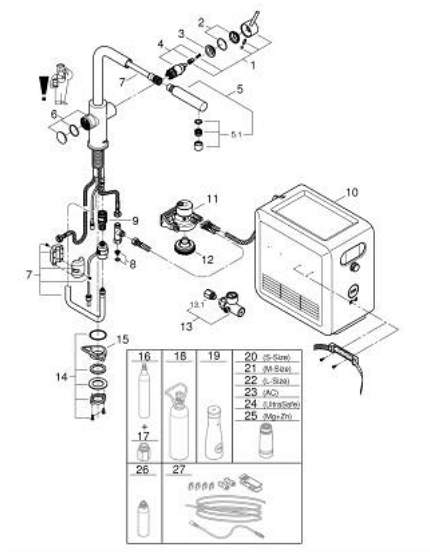

31 326 KS2 GROHE BLUE PROFESSIONAL L-SPOUT KIT WITH PULL-OUT SPOUT

REZERVES DAĻAS, augusts 2024 – tagad

1. 1: Lever (Rezerves daļas Nr. 46957KS0)
2. 2: Cap (Rezerves daļas Nr. 46581KS0)
3. 3: Fitting ring (Rezerves daļas Nr. 07419000)
4. 4: Cartridge (Rezerves daļas Nr. 46580000)
5. 5: Pull-Out spray (Rezerves daļas Nr. 46999KS0)
6. 6: Operating unit (Rezerves daļas Nr. 46958KS0)
7. 7: Hose for pull-out shower (Rezerves daļas Nr. 48378000)
8. 8: Dirt strainer (Rezerves daļas Nr. 47576000)
9. 9: Quick coupling (Rezerves daļas Nr. 46315000)
10. 10: Chiller and carbonizer (Rezerves daļas Nr. 40554002)
11. 11: Filter head (Rezerves daļas Nr. 64508001)
12. 12: Cleaning cartridge adapter (Rezerves daļas Nr. 40694000)
13. 13: Pressure indicator (Rezerves daļas Nr. 46717000)
- 13.1: CO₂ adapter (Rezerves daļas Nr. 40962000)
15. 14: Shank fastening assembly (Rezerves daļas Nr. 48384000)
16. 15: Support plate (Rezerves daļas Nr. 05334000)
17. 16: Starter kit 425 g CO₂ bottles (4 pieces) (Rezerves daļas Nr. 40422000)*
18. 17: CO₂ adapter (Rezerves daļas Nr. 40962000)*
19. 18: Starter kit 2 kg CO₂ bottle (Rezerves daļas Nr. 40423000)*
20. 19: Glass carafe with lid set (Rezerves daļas Nr. 40405001)*
21. 20: Filter S-Size (Rezerves daļas Nr. 40404001)*
22. 21: Filter M-Size (Rezerves daļas Nr. 40430001)*
23. 22: Filter L-Size (Rezerves daļas Nr. 40412001)*
24. 23: Activated carbon filter (Rezerves daļas Nr. 40547001)*
25. 24: UltraSafe filter (Rezerves daļas Nr. 40575002)*
26. 25: Magnesium + Zinc filter (Rezerves daļas Nr. 40691002)*
27. 26: Cleaning cartridge (Rezerves daļas Nr. 40434001)*
28. 27: Extension set (Rezerves daļas Nr. 40843000)*

* Izvēles aksesuāri