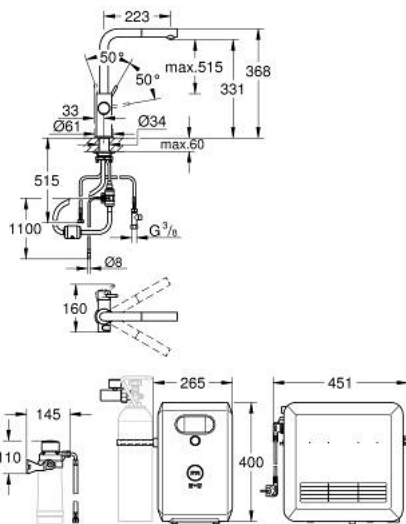

31 326 DC2 GROHE BLUE PROFESSIONAL L-SPOUT KIT WITH PULL-OUT SPOUT

PRODUKTA APRAKSTS (1/2)

- Krāsa: supersteel
- consisting of:
  - GROHE Blue single-lever sink mixer with filter function
  - single hole installation
  - L-spout
  - push buttons for 3 types of filtered and chilled table water
  - still, medium, sparkling
  - GROHE LongLife finish
  - GROHE SilkMove 28 mm ceramic cartridge
  - Pull-Out spout for greater flexibility
  - swivel tubular spout, swivel area 360°
  - separate inner water ways for filtered and non-filtered water
  - flexible connection hoses
  - GROHE Blue Professional cooler
  - delivers 12 liters of chilled sparkling water per hour
  - colour display with push and turn control
  - 270 Watt cooling unit, 230 V, 50 Hz
  - sound level in standby 46 dB(A)
  - type of protection IP 21
  - CE approved
  - requires ventilation holes in the bottom of the kitchen cabinet
  - software set-up and monitoring of filter and CO₂ capacity possible via GROHE Watersystems app
  - push notifications at low filter resp. CO₂ capacity
  - with Bluetooth* and Wi-Fi interface for wireless data communication
  - for Apple** and Android devices
  - Bluetooth range (max. 10 m) varies depending on used materials and walls between transmitter and receiver
  - cleaning cartridge adapter, for use with GROHE Blue cleaning cartridge 40 434 001
  - CO₂ pressure indicator
  - filter head with flexible water hardness adjustment