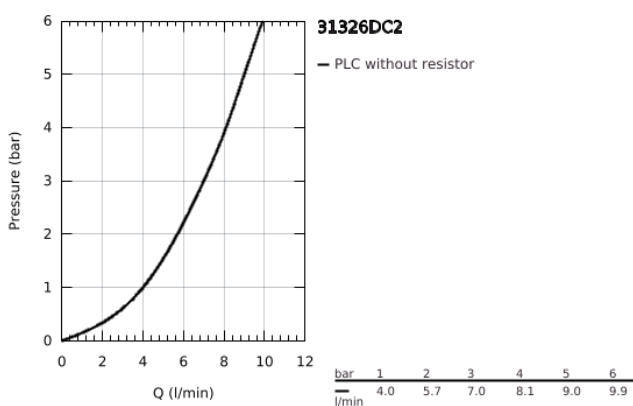

31 326 DC2 GROHE BLUE PROFESSIONAL L-SPOUT KIT WITH PULL-OUT SPOUT

PRODUKTA APRAKSTS (1/2)

- Krāsa: supersteel
- consisting of:
 - GROHE Blue single-lever sink mixer with filter function
 - single hole installation
 - L-spout
 - push buttons for 3 types of filtered and chilled table water
 - still, medium, sparkling
 - GROHE LongLife finish
 - GROHE SilkMove 28 mm ceramic cartridge
 - Pull-Out spout for greater flexibility
 - swivel tubular spout, swivel area 360°
 - separate inner water ways for filtered and non-filtered water
 - flexible connection hoses
 - GROHE Blue Professional cooler
 - delivers 12 liters of chilled sparkling water per hour
 - colour display with push and turn control
 - 270 Watt cooling unit, 230 V, 50 Hz
 - sound level in standby 46 dB(A)
 - type of protection IP 21
 - CE approved
 - requires ventilation holes in the bottom of the kitchen cabinet
 - software set-up and monitoring of filter and CO₂ capacity possible via GROHE Watersystems app
 - push notifications at low filter resp. CO₂ capacity
 - with Bluetooth* and Wi-Fi interface for wireless data communication
 - for Apple** and Android devices
 - Bluetooth range (max. 10 m) varies depending on used materials and walls between transmitter and receiver
 - cleaning cartridge adapter, for use with GROHE Blue cleaning cartridge 40 434 001
 - CO₂ pressure indicator
 - filter head with flexible water hardness adjustment