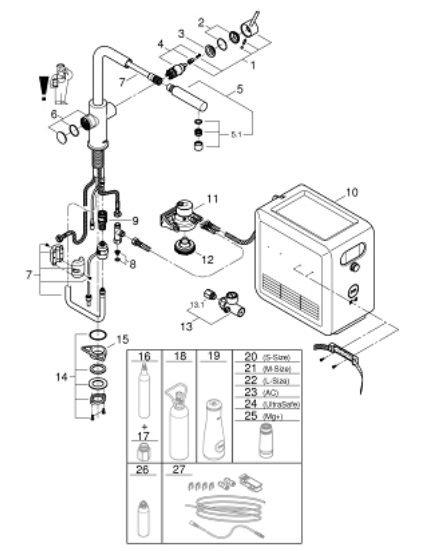

31 326 DC2 GROHE BLUE PROFESSIONAL L-SPOUT KIT WITH PULL-OUT SPOUT

REZERVES DAĻAS, maijs 2018 – tagad

1. 1: Lever (Rezerves daļas Nr. 46957DC0)
2. 2: Cap (Rezerves daļas Nr. 46581DC0)
3. 3: Fitting ring (Rezerves daļas Nr. 07419000)
4. 4: Cartridge (Rezerves daļas Nr. 46580000)
5. 5: Pull out spray (Rezerves daļas Nr. 46999DC0)
- 5.1: Mousseur GROHE Blue L spout (Rezerves daļas Nr. 48194DC0)
7. 6: Operating unit (Rezerves daļas Nr. 46958DC0)
8. 7: Hose for pull-out shower (Rezerves daļas Nr. 48378000)
9. 8: Dirt strainer (Rezerves daļas Nr. 47576000)
10. 9: Quick coupling (Rezerves daļas Nr. 46315000)
11. 10: Chiller and carbonizer (Rezerves daļas Nr. 40554002)
12. 11: Filter head (Rezerves daļas Nr. 64508001)
13. 12: Cleaning cartridge adapter (Rezerves daļas Nr. 40694000)
14. 13: Pressure indicator (Rezerves daļas Nr. 46717000)
- 13.1: CO₂ adapter (Rezerves daļas Nr. 40962000)
16. 14: Shank fastening assembly (Rezerves daļas Nr. 48384000)
17. 15: Support plate (Rezerves daļas Nr. 05334000)
18. 16: Starter kit 425 g CO₂ bottles (4 pieces) (Rezerves daļas Nr. 40422000)*
19. 17: CO₂ adapter (Rezerves daļas Nr. 40962000)*
20. 18: Starter kit 2 kg CO₂ bottle (Rezerves daļas Nr. 40423000)*
21. 19: Glass carafe (Rezerves daļas Nr. 40405000)*
22. 20: Filter S-Size (Rezerves daļas Nr. 40404001)*
23. 21: Filter M-Size (Rezerves daļas Nr. 40430001)*
24. 22: Filter L-Size (Rezerves daļas Nr. 40412001)*
25. 23: Activated carbon filter (Rezerves daļas Nr. 40547001)*
26. 24: UltraSafe filter (Rezerves daļas Nr. 40575001)*
27. 25: Magnesium+ filter (Rezerves daļas Nr. 40691001)*
28. 26: Cleaning cartridge (Rezerves daļas Nr. 40434001)*
29. 27: Extension set (Rezerves daļas Nr. 40843000)*

* Izvēles aksesuāri