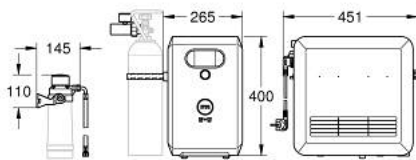

31 326 002 GROHE BLUE PROFESSIONAL L-SPOUT KIT WITH PULL-OUT SPOUT

PRODUKTA APRAKSTS (1/2)

- Krāsa: chrome
- consisting of:
  - GROHE Blue single-lever sink mixer with filter function
  - single hole installation
  - L-spout
  - push buttons for 3 types of filtered and chilled table water
  - still, medium, sparkling
  - GROHE LongLife finish
  - GROHE SilkMove 28 mm ceramic cartridge
  - Pull-Out spout for greater flexibility
  - swivel tubular spout, swivel area 360°
  - separate inner water ways for filtered and non-filtered water
  - flexible connection hoses
  - GROHE Blue Professional cooler
  - delivers 12 liters of chilled sparkling water per hour
  - colour display with push and turn control
  - 270 Watt cooling unit, 230 V, 50 Hz
  - sound level in standby 46 dB(A)
  - type of protection IP 21
  - CE approved
  - requires ventilation holes in the bottom of the kitchen cabinet
  - software set-up and monitoring of filter and CO₂ capacity possible via GROHE Watersystems app
  - push notifications at low filter resp. CO₂ capacity
  - with Bluetooth* and Wi-Fi interface for wireless data communication
  - for Apple** and Android devices
  - Bluetooth range (max. 10 m) varies depending on used materials and walls between transmitter and receiver
  - cleaning cartridge adapter, for use with GROHE Blue cleaning cartridge 40 434 001
  - filter head with flexible water hardness adjustment
  - CO₂ pressure indicator