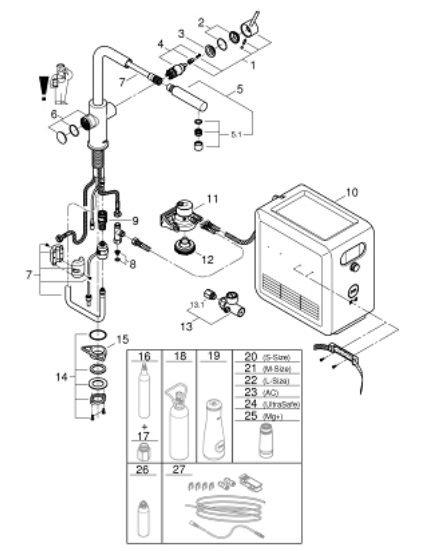

31 326 002 GROHE BLUE PROFESSIONAL L-SPOUT KIT WITH PULL-OUT SPOUT

REZERVES DAĻAS, maijs 2018 – tagad

- 1: Lever (Rezerves daļas Nr. 46957000)
- 2: Cap (Rezerves daļas Nr. 46581000)
- 3: Fitting ring (Rezerves daļas Nr. 07419000)
- 4: Cartridge (Rezerves daļas Nr. 46580000)
- 5: Pull out spray (Rezerves daļas Nr. 46999000)
- 5.1: Mousseur GROHE Blue L spout (Rezerves daļas Nr. 48194000)
- 6: Operating unit (Rezerves daļas Nr. 46958000)
- 7: Hose for pull-out shower (Rezerves daļas Nr. 48378000)
- 8: Dirt strainer (Rezerves daļas Nr. 47576000)
- 9: Quick coupling (Rezerves daļas Nr. 46315000)
- 10: Chiller and carbonizer (Rezerves daļas Nr. 40554002)
- 11: Filter head (Rezerves daļas Nr. 64508001)
- 12: Cleaning cartridge adapter (Rezerves daļas Nr. 40694000)
- 13: Pressure indicator (Rezerves daļas Nr. 46717000)
- 13.1: CO₂ adapter (Rezerves daļas Nr. 40962000)
- 14: Shank fastening assembly (Rezerves daļas Nr. 48384000)
- 15: Support plate (Rezerves daļas Nr. 05334000)
- 16: Starter kit 425 g CO₂ bottles (4 pieces) (Rezerves daļas Nr. 40422000)*
- 17: CO₂ adapter (Rezerves daļas Nr. 40962000)*
- 18: Starter kit 2 kg CO₂ bottle (Rezerves daļas Nr. 40423000)*
- 19: Glass carafe (Rezerves daļas Nr. 40405000)*
- 20: Filter S-Size (Rezerves daļas Nr. 40404001)*
- 21: Filter M-Size (Rezerves daļas Nr. 40430001)*
- 22: Filter L-Size (Rezerves daļas Nr. 40412001)*
- 23: Activated carbon filter (Rezerves daļas Nr. 40547001)*
- 24: UltraSafe filter (Rezerves daļas Nr. 40575001)*
- 25: Magnesium+ filter (Rezerves daļas Nr. 40691001)*
- 26: Cleaning cartridge (Rezerves daļas Nr. 40434001)*
- 27: Extension set (Rezerves daļas Nr. 40843000)*

* Izvēles aksesuāri