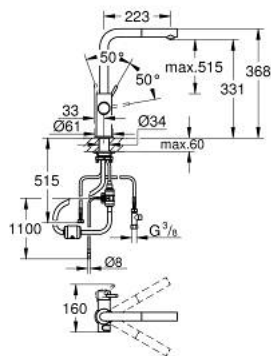

31 326 002 GROHE BLUE PROFESSIONAL L-SPOUT KIT WITH PULL-OUT SPOUT

PRODUKTA APRAKSTS (1/2)

- Krāsa: chrome
- consisting of:
  - GROHE Blue single-lever sink mixer with filter function
  - single hole installation
  - L-spout
  - push buttons for 3 types of filtered and chilled table water
  - still, medium, sparkling
  - GROHE LongLife finish
  - GROHE SilkMove 28 mm ceramic cartridge
  - Pull-Out spout for greater flexibility
  - swivel tubular spout, swivel area 360°
  - separate inner water ways for filtered and non-filtered water
  - flexible connection hoses
  - GROHE Blue Professional cooler
  - delivers 12 liters of chilled sparkling water per hour
  - colour display with push and turn control
  - 270 Watt cooling unit, 230 V, 50 Hz
  - sound level in standby 46 dB(A)
  - type of protection IP 21
  - CE approved
  - requires ventilation holes in the bottom of the kitchen cabinet
  - software set-up and monitoring of filter and CO₂ capacity possible via GROHE Watersystems app
  - push notifications at low filter resp. CO₂ capacity
  - with Bluetooth* and Wi-Fi interface for wireless data communication
  - for Apple** and Android devices
  - Bluetooth range (max. 10 m) varies depending on used materials and walls between transmitter and receiver
  - cleaning cartridge adapter, for use with GROHE Blue cleaning cartridge 40 434 001
  - filter head with flexible water hardness adjustment
  - CO₂ pressure indicator