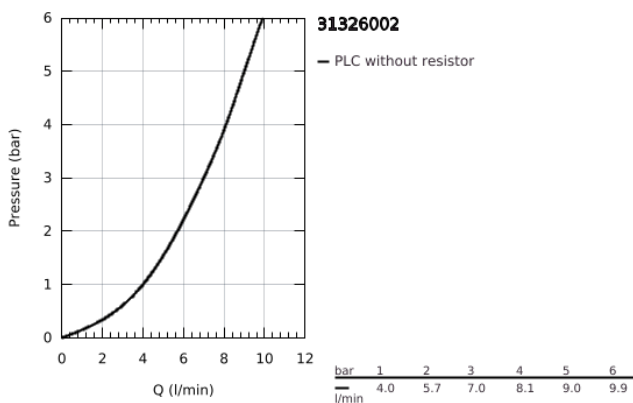

31 326 002 GROHE BLUE PROFESSIONAL L-SPOUT KIT WITH PULL-OUT SPOUT

PRODUKTA APRAKSTS (1/2)

- Krāsa: chrome
- consisting of:
 - GROHE Blue single-lever sink mixer with filter function
 - single hole installation
 - L-spout
 - push buttons for 3 types of filtered and chilled table water
 - still, medium, sparkling
 - GROHE LongLife finish
 - GROHE SilkMove 28 mm ceramic cartridge
 - Pull-Out spout for greater flexibility
 - swivel tubular spout, swivel area 360°
 - separate inner water ways for filtered and non-filtered water
 - flexible connection hoses
 - GROHE Blue Professional cooler
 - delivers 12 liters of chilled sparkling water per hour
 - colour display with push and turn control
 - 270 Watt cooling unit, 230 V, 50 Hz
 - sound level in standby 46 dB(A)
 - type of protection IP 21
 - CE approved
 - requires ventilation holes in the bottom of the kitchen cabinet
 - software set-up and monitoring of filter and CO₂ capacity possible via GROHE Watersystems app
 - push notifications at low filter resp. CO₂ capacity
 - with Bluetooth* and Wi-Fi interface for wireless data communication
 - for Apple** and Android devices
 - Bluetooth range (max. 10 m) varies depending on used materials and walls between transmitter and receiver
 - cleaning cartridge adapter, for use with GROHE Blue cleaning cartridge 40 434 001
 - filter head with flexible water hardness adjustment
 - CO₂ pressure indicator