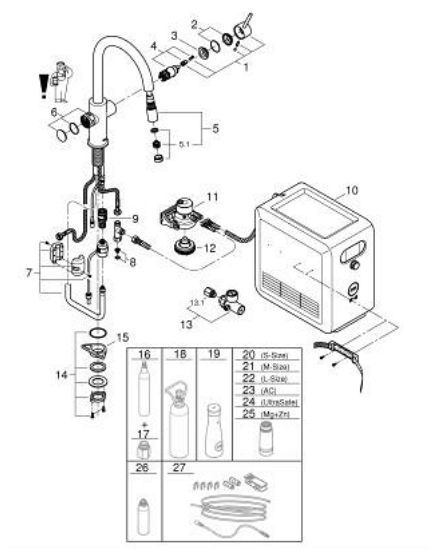

31 325 KS2 GROHE BLUE PROFESSIONAL C-SPOUT KIT WITH PULL-OUT SPOUT

REZERVES DAĻAS, augusts 2024 – tagad

- 1: Lever (Rezerves daļas Nr. 46957KS0)
- 2: Cap (Rezerves daļas Nr. 46581KS0)
- 3: Fitting ring (Rezerves daļas Nr. 07419000)
- 4: Cartridge (Rezerves daļas Nr. 46580000)
- 5: Pull-Out spray (Rezerves daļas Nr. 48427KS0)
- 5.1: Mousseur (Rezerves daļas Nr. 48379KS0)
- 6: Operating unit (Rezerves daļas Nr. 46958KS0)
- 7: Hose for pull-out shower (Rezerves daļas Nr. 48378000)
- 8: Dirt strainer (Rezerves daļas Nr. 47576000)
- 9: Quick coupling (Rezerves daļas Nr. 46315000)
- 10: Chiller and carbonizer (Rezerves daļas Nr. 40554002)
- 11: Filter head (Rezerves daļas Nr. 64508001)
- 12: Cleaning cartridge adapter (Rezerves daļas Nr. 40694000)
- 13: Pressure indicator (Rezerves daļas Nr. 46717000)
- 13.1: CO₂ adapter (Rezerves daļas Nr. 40962000)
- 14: Shank fastening assembly (Rezerves daļas Nr. 48384000)
- 15: Support plate (Rezerves daļas Nr. 05334000)
- 16: Starter kit 425 g CO₂ bottles (4 pieces) (Rezerves daļas Nr. 40422000)*
- 17: CO₂ adapter (Rezerves daļas Nr. 40962000)*
- 18: Starter kit 2 kg CO₂ bottle (Rezerves daļas Nr. 40423000)*
- 19: Glass carafe with lid set (Rezerves daļas Nr. 40405001)*
- 20: Filter S-Size (Rezerves daļas Nr. 40404001)*
- 21: Filter M-Size (Rezerves daļas Nr. 40430001)*
- 22: Filter L-Size (Rezerves daļas Nr. 40412001)*
- 23: Activated carbon filter (Rezerves daļas Nr. 40547001)*
- 24: UltraSafe filter (Rezerves daļas Nr. 40575002)*
- 25: Magnesium + Zinc filter (Rezerves daļas Nr. 40691002)*
- 26: Cleaning cartridge (Rezerves daļas Nr. 40434001)*
- 27: Extension set (Rezerves daļas Nr. 40843000)*

* Izvēles aksesuāri