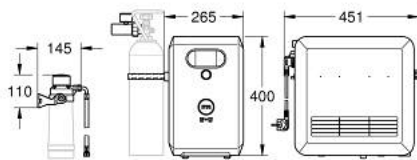

### PRODUKTA APRAKSTS (1/2)

- Krāsa: velvet black
- consisting of:
  - GROHE Blue single-lever sink mixer with filter function
  - single hole installation
  - C-spout
  - push buttons for 3 types of filtered and chilled table water
  - still, medium, sparkling
  - GROHE SilkMove 28 mm ceramic cartridge
  - Pull-Out spout for greater flexibility
  - swivel tubular spout, swivel area 360°
  - separate inner water ways for filtered and non-filtered water
  - flexible connection hoses
  - GROHE Blue Professional cooler
  - delivers 12 liters of chilled sparkling water per hour
  - colour display with push and turn control
  - 270 Watt cooling unit, 230 V, 50 Hz
  - sound level in standby 46 dB(A)
  - type of protection IP 21
  - CE approved
  - requires ventilation holes in the bottom of the kitchen cabinet
  - software set-up and monitoring of filter and CO<sub>2</sub> capacity possible via GROHE Watersystems app
  - push notifications at low filter resp. CO<sub>2</sub> capacity
  - with Bluetooth\* and Wi-Fi interface for wireless data communication
  - for Apple\*\* and Android devices
  - Bluetooth range (max. 10 m) varies depending on used materials and walls between transmitter and receiver
  - cleaning cartridge adapter, for use with GROHE Blue cleaning cartridge 40 434 001
  - CO<sub>2</sub> pressure indicator
  - filter head with flexible water hardness adjustment
  - GROHE Blue filter, CO<sub>2</sub> bottle and cleaning cartridge are not included in the delivery and have to be ordered separately