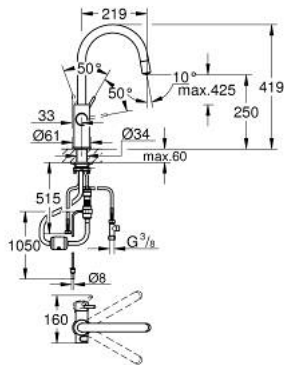

## 31 325 KS2 GROHE BLUE PROFESSIONAL C-SPOUT KIT WITH PULL-OUT SPOUT