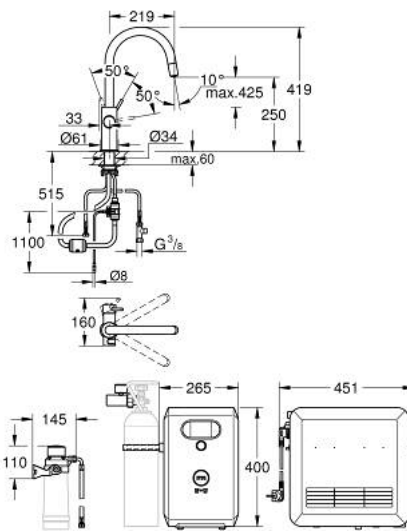

## 31 325 DC2 GROHE BLUE PROFESSIONAL C-SPOUT KIT WITH PULL-OUT SPOUT