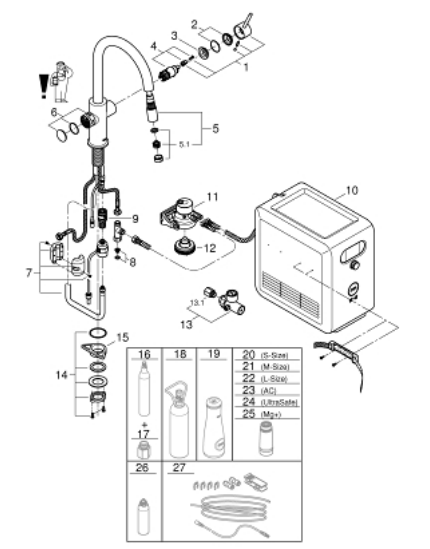

31 325 DC2 GROHE BLUE PROFESSIONAL C-SPOUT KIT WITH PULL-OUT SPOUT

REZERVES DAĻAS, maijs 2018 – tagad

- 1: Lever (Rezerves daļas Nr. 46957DC0)
- 2: Cap (Rezerves daļas Nr. 46581DC0)
- 3: Fitting ring (Rezerves daļas Nr. 07419000)
- 4: Cartridge (Rezerves daļas Nr. 46580000)
- 5: Pull out spray (Rezerves daļas Nr. 48427DC0)
- 5.1: Mousseur (Rezerves daļas Nr. 48379DC0)
- 6: Operating unit (Rezerves daļas Nr. 46958DC0)
- 7: Hose for pull-out shower (Rezerves daļas Nr. 48378000)
- 8: Dirt strainer (Rezerves daļas Nr. 47576000)
- 9: Quick coupling (Rezerves daļas Nr. 46315000)
- 10: Chiller and carbonizer (Rezerves daļas Nr. 40554001)
- 11: Filter head (Rezerves daļas Nr. 64508001)
- 12: Pressure indicator (Rezerves daļas Nr. 46717000)
- 12.1: CO₂ adapter (Rezerves daļas Nr. 40962000)
- 13: Shank fastening assembly (Rezerves daļas Nr. 48384000)
- 14: Support plate (Rezerves daļas Nr. 05334000)
- 15: Starter kit 425 g CO₂ bottles (4 pieces) (Rezerves daļas Nr. 40422000)*
- 16: CO₂ adapter (Rezerves daļas Nr. 40962000)*
- 17: Starter kit 2 kg CO₂ bottle (Rezerves daļas Nr. 40423000)*
- 18: Glass carafe (Rezerves daļas Nr. 40405000)*
- 19: Filter S-Size (Rezerves daļas Nr. 40404001)*
- 20: Filter M-Size (Rezerves daļas Nr. 40430001)*
- 21: Filter L-Size (Rezerves daļas Nr. 40412001)*
- 22: Activated carbon filter (Rezerves daļas Nr. 40547001)*
- 23: UltraSafe filter (Rezerves daļas Nr. 40575001)*
- 24: Magnesium+ filter (Rezerves daļas Nr. 40691001)*
- 25: Cleaning cartridge (Rezerves daļas Nr. 40434001)*
- 26: Cleaning cartridge adapter (Rezerves daļas Nr. 40694000)*
- 27: Extension set (Rezerves daļas Nr. 40843000)*

* Izvēles aksesuāri