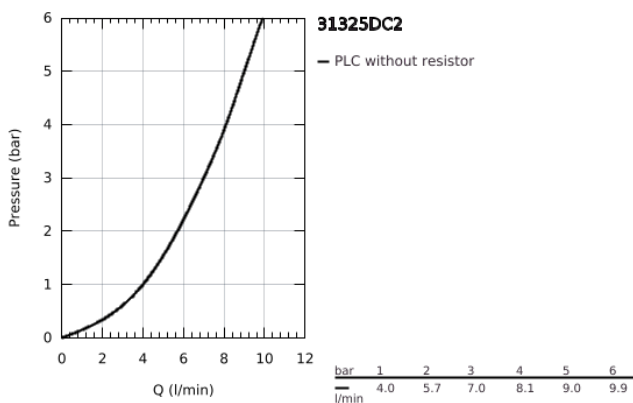

### PRODUKTA APRAKSTS (1/2)

- Krāsa: supersteel
- consisting of:
  - GROHE Blue single-lever sink mixer with filter function
  - single hole installation
  - C-spout
  - push buttons for 3 types of filtered and chilled table water
  - still, medium, sparkling
  - GROHE LongLife finish
  - GROHE SilkMove 28 mm ceramic cartridge
  - Pull-Out spout for greater flexibility
  - swivel tubular spout, swivel area 360°
  - separate inner water ways for filtered and non-filtered water
  - flexible connection hoses
  - GROHE Blue Professional cooler
  - delivers 12 liters of chilled sparkling water per hour
  - colour display with push and turn control
  - 270 Watt cooling unit, 230 V, 50 Hz
  - sound level in standby 46 dB(A)
  - type of protection IP 21
  - CE approved
  - requires ventilation holes in the bottom of the kitchen cabinet
  - software set-up and monitoring of filter and CO<sub>2</sub> capacity possible via GROHE Watersystems app
  - push notifications at low filter resp. CO<sub>2</sub> capacity
  - with Bluetooth\* and Wi-Fi interface for wireless data communication
  - for Apple\*\* and Android devices
  - Bluetooth range (max. 10 m) varies depending on used materials and walls between transmitter and receiver
  - cleaning cartridge adapter, for use with GROHE Blue cleaning cartridge 40 434 001
  - CO<sub>2</sub> pressure indicator
  - filter head with flexible water hardness adjustment