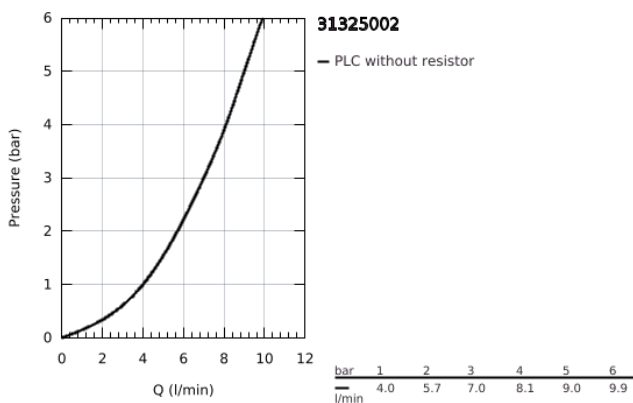

31 325 002 GROHE BLUE PROFESSIONAL C-SPOUT KIT WITH PULL-OUT SPOUT

PRODUKTA APRAKSTS (1/2)

- Krāsa: chrome
- consisting of:
 - GROHE Blue single-lever sink mixer with filter function
 - single hole installation
 - C-spout
 - push buttons for 3 types of filtered and chilled table water
 - still, medium, sparkling
 - GROHE LongLife finish
 - GROHE SilkMove 28 mm ceramic cartridge
 - Pull-Out spout for greater flexibility
 - swivel tubular spout, swivel area 360°
 - separate inner water ways for filtered and non-filtered water
 - flexible connection hoses
 - GROHE Blue Professional cooler
 - delivers 12 liters of chilled sparkling water per hour
 - colour display with push and turn control
 - 270 Watt cooling unit, 230 V, 50 Hz
 - sound level in standby 46 dB(A)
 - type of protection IP 21
 - CE approved
 - requires ventilation holes in the bottom of the kitchen cabinet
 - software set-up and monitoring of filter and CO₂ capacity possible via GROHE Watersystems app
 - push notifications at low filter resp. CO₂ capacity
 - with Bluetooth* and Wi-Fi interface for wireless data communication
 - for Apple** and Android devices
 - Bluetooth range (max. 10 m) varies depending on used materials and walls between transmitter and receiver
 - cleaning cartridge adapter, for use with GROHE Blue cleaning cartridge 40 434 001
 - filter head with flexible water hardness adjustment
 - CO₂ pressure indicator