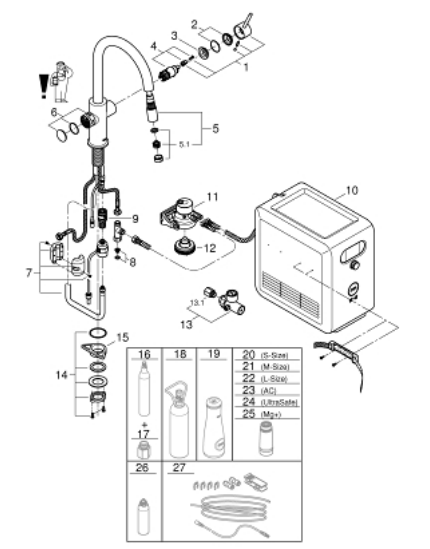

31 325 002 GROHE BLUE PROFESSIONAL C-SPOUT KIT WITH PULL-OUT SPOUT

REZERVES DAĻAS, maijs 2018 – tagad

- 1: Lever (Rezerves daļas Nr. 46957000)
- 2: Cap (Rezerves daļas Nr. 46581000)
- 3: Fitting ring (Rezerves daļas Nr. 07419000)
- 4: Cartridge (Rezerves daļas Nr. 46580000)
- 5: Pull out spray (Rezerves daļas Nr. 48427000)
- 5.1: Mousseur (Rezerves daļas Nr. 48379000)
- 6: Operating unit (Rezerves daļas Nr. 46958000)
- 7: Hose for pull-out shower (Rezerves daļas Nr. 48378000)
- 8: Dirt strainer (Rezerves daļas Nr. 47576000)
- 9: Quick coupling (Rezerves daļas Nr. 46315000)
- 10: Chiller and carbonizer (Rezerves daļas Nr. 40554002)
- 11: Filter head (Rezerves daļas Nr. 64508001)
- 12: Cleaning cartridge adapter (Rezerves daļas Nr. 40694000)
- 13: Pressure indicator (Rezerves daļas Nr. 46717000)
- 13.1: CO₂ adapter (Rezerves daļas Nr. 40962000)
- 14: Shank fastening assembly (Rezerves daļas Nr. 48384000)
- 15: Support plate (Rezerves daļas Nr. 05334000)
- 16: Starter kit 425 g CO₂ bottles (4 pieces) (Rezerves daļas Nr. 40422000)*
- 17: CO₂ adapter (Rezerves daļas Nr. 40962000)*
- 18: Starter kit 2 kg CO₂ bottle (Rezerves daļas Nr. 40423000)*
- 19: Glass carafe (Rezerves daļas Nr. 40405000)*
- 20: Filter S-Size (Rezerves daļas Nr. 40404001)*
- 21: Filter M-Size (Rezerves daļas Nr. 40430001)*
- 22: Filter L-Size (Rezerves daļas Nr. 40412001)*
- 23: Activated carbon filter (Rezerves daļas Nr. 40547001)*
- 24: UltraSafe filter (Rezerves daļas Nr. 40575001)*
- 25: Magnesium+ filter (Rezerves daļas Nr. 40691001)*
- 26: Cleaning cartridge (Rezerves daļas Nr. 40434001)*
- 27: Extension set (Rezerves daļas Nr. 40843000)*

* Izvēles aksesuāri