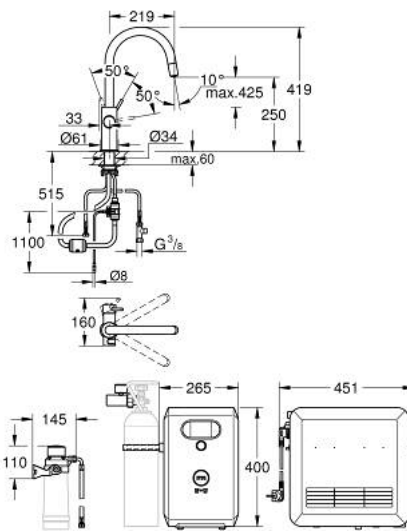

31 325 002 GROHE BLUE PROFESSIONAL C-SPOUT KIT WITH PULL-OUT SPOUT

PRODUKTA APRAKSTS (1/2)

- Krāsa: chrome
- consisting of:
 - GROHE Blue single-lever sink mixer with filter function
 - single hole installation
 - C-spout
 - push buttons for 3 types of filtered and chilled table water
 - still, medium, sparkling
 - GROHE LongLife finish
 - GROHE SilkMove 28 mm ceramic cartridge
 - Pull-Out spout for greater flexibility
 - swivel tubular spout, swivel area 360°
 - separate inner water ways for filtered and non-filtered water
 - flexible connection hoses
 - GROHE Blue Professional cooler
 - delivers 12 liters of chilled sparkling water per hour
 - colour display with push and turn control
 - 270 Watt cooling unit, 230 V, 50 Hz
 - sound level in standby 46 dB(A)
 - type of protection IP 21
 - CE approved
 - requires ventilation holes in the bottom of the kitchen cabinet
 - software set-up and monitoring of filter and CO₂ capacity possible via GROHE Watersystems app
 - push notifications at low filter resp. CO₂ capacity
 - with Bluetooth* and Wi-Fi interface for wireless data communication
 - for Apple** and Android devices
 - Bluetooth range (max. 10 m) varies depending on used materials and walls between transmitter and receiver
 - cleaning cartridge adapter, for use with GROHE Blue cleaning cartridge 40 434 001
 - filter head with flexible water hardness adjustment
 - CO₂ pressure indicator