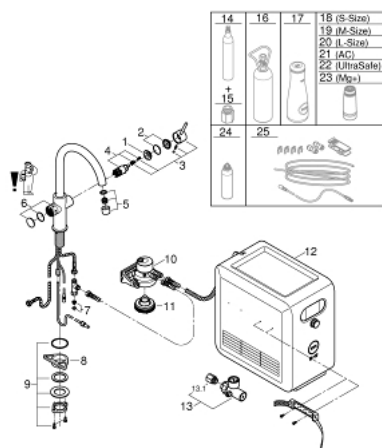

31 323 DC2 GROHE BLUE PROFESSIONAL C-SPOUT KIT

REZERVES DAĻAS, augusts 2013 – tagad

1. 1: Fitting ring (Rezerves daļas Nr. 07419000)
2. 2: Cap (Rezerves daļas Nr. 46581DC0)
3. 3: Lever (Rezerves daļas Nr. 46957DC0)
4. 4: Cartridge (Rezerves daļas Nr. 46580000)
5. 5: Flow control (Rezerves daļas Nr. 48343DC0)
6. 6: Operating unit (Rezerves daļas Nr. 46958DC0)
7. 7: Dirt strainer (Rezerves daļas Nr. 47576000)
8. 8: Support plate (Rezerves daļas Nr. 05334000)
9. 9: Shank fastening assembly (Rezerves daļas Nr. 48384000)
10. 10: Filter head (Rezerves daļas Nr. 64508001)
11. 11: Chiller and carbonizer (Rezerves daļas Nr. 40554001)
12. 12: Pressure indicator (Rezerves daļas Nr. 46717000)
- 12.1: CO₂ adapter (Rezerves daļas Nr. 40962000)
14. 13: Starter kit 425 g CO₂ bottles (4 pieces) (Rezerves daļas Nr. 40422000)*
15. 14: CO₂ adapter (Rezerves daļas Nr. 40962000)*
16. 15: Starter kit 2 kg CO₂ bottle (Rezerves daļas Nr. 40423000)*
17. 16: Glass carafe (Rezerves daļas Nr. 40405000)*
18. 17: Filter S-Size (Rezerves daļas Nr. 40404001)*
19. 18: Filter M-Size (Rezerves daļas Nr. 40430001)*
20. 19: Filter L-Size (Rezerves daļas Nr. 40412001)*
21. 20: Activated carbon filter (Rezerves daļas Nr. 40547001)*
22. 21: UltraSafe filter (Rezerves daļas Nr. 40575001)*
23. 22: Magnesium+ filter (Rezerves daļas Nr. 40691001)*
24. 23: Cleaning cartridge (Rezerves daļas Nr. 40434001)*
25. 24: Cleaning cartridge adapter (Rezerves daļas Nr. 40694000)*
26. 25: Extension set (Rezerves daļas Nr. 40843000)*

* Izvēles aksesuāri