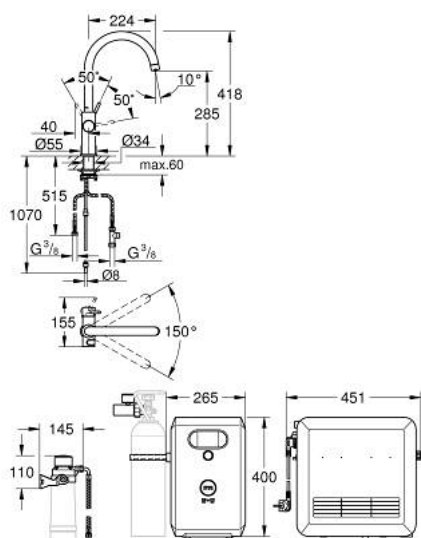

31 323 DC2 GROHE BLUE PROFESSIONAL C-SPOUT KIT

PRODUKTA APRAKSTS (1/2)

- Krāsa: supersteel
- consisting of:
 - GROHE Blue single-lever sink mixer with filter function
 - single hole installation
 - C-spout
 - push buttons for 3 types of filtered and chilled table water
 - still, medium, sparkling
 - GROHE LongLife finish
 - GROHE SilkMove 28 mm ceramic cartridge
 - swivel tubular spout, swivel area 150°
 - separate inner water ways for filtered and non-filtered water
 - flexible connection hoses
 - GROHE Blue Professional cooler
 - delivers 12 liters of chilled sparkling water per hour
 - colour display with push and turn control
 - 270 Watt cooling unit, 230 V, 50 Hz
 - sound level in standby 46 dB(A)
 - type of protection IP 21
 - CE approved
 - requires ventilation holes in the bottom of the kitchen cabinet
 - software set-up and monitoring of filter and CO₂ capacity possible via GROHE Watersystems app
 - push notifications at low filter resp. CO₂ capacity
 - with Bluetooth* and Wi-Fi interface for wireless data communication
 - for Apple** and Android devices
 - Bluetooth range (max. 10 m) varies depending on used materials and walls between transmitter and receiver
 - cleaning cartridge adapter, for use with GROHE Blue cleaning cartridge 40 434 001
 - CO₂ pressure indicator
 - filter head with flexible water hardness adjustment
 - GROHE Blue filter, CO₂ bottle and cleaning cartridge are not included in the delivery and have to be ordered separately