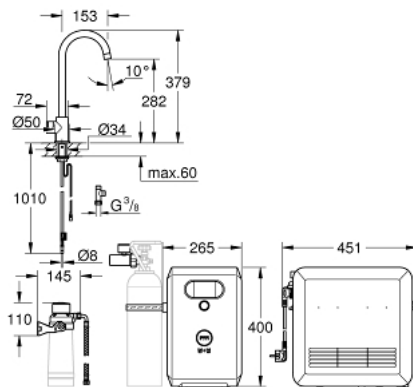

31 302 DC2 GROHE BLUE PROFESSIONAL C-SPOUT KIT WITH MONO FAUCET

PRODUKTA APRAKSTS (1/2)

- Krāsa: supersteel
- consisting of:
  - GROHE Blue Mono faucet with filter function
  - single hole installation
  - C-spout
  - push buttons for 3 types of filtered and chilled table water
  - still, medium, sparkling
  - GROHE LongLife finish
  - swivel tubular spout, swivel area 150°
  - GROHE Blue Professional cooler
  - delivers 12 liters of chilled sparkling water per hour
  - colour display with push and turn control
  - 270 Watt cooling unit, 230 V, 50 Hz
  - sound level in standby 46 dB(A)
  - type of protection IP 21
  - CE approved
  - requires ventilation holes in the bottom of the kitchen cabinet
  - software set-up and monitoring of filter and CO₂ capacity possible via GROHE Watersystems app
  - push notifications at low filter resp. CO₂ capacity
  - with Bluetooth* and Wi-Fi interface for wireless data communication
  - for Apple** and Android devices
  - Bluetooth range (max. 10 m) varies depending on used materials and walls between transmitter and receiver
  - cleaning cartridge adapter, for use with GROHE Blue cleaning cartridge 40 434 001
  - CO₂ pressure indicator
  - filter head with flexible water hardness adjustment
  - GROHE Blue filter, CO₂ bottle and cleaning cartridge are not included in the delivery and have to be ordered separately