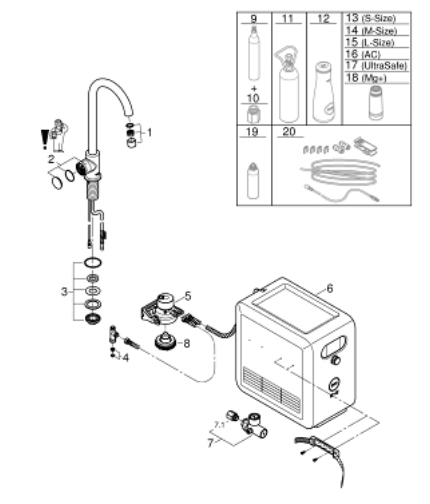

31 302 DC2 GROHE BLUE PROFESSIONAL C-SPOUT KIT WITH MONO FAUCET

REZERVES DAĻAS, marts 2017 – tagad

1. 1: Mousseur (Rezerves daļas Nr. 46895DC0)
2. 2: Operating unit (Rezerves daļas Nr. 46958DC0)
3. 3: Screw coupling (Rezerves daļas Nr. 48201000)
4. 4: Dirt strainer (Rezerves daļas Nr. 47576000)
5. 5: Filter head (Rezerves daļas Nr. 64508001)
6. 6: Chiller and carbonizer (Rezerves daļas Nr. 40554001)
7. 7: Pressure indicator (Rezerves daļas Nr. 46717000)
- 7.1: CO₂ adapter (Rezerves daļas Nr. 40962000)
9. 8: Starter kit 425 g CO₂ bottles (4 pieces) (Rezerves daļas Nr. 40422000)*
10. 9: CO₂ adapter (Rezerves daļas Nr. 40962000)*
11. 10: Starter kit 2 kg CO₂ bottle (Rezerves daļas Nr. 40423000)*
12. 11: Glass carafe (Rezerves daļas Nr. 40405000)*
13. 12: Filter S-Size (Rezerves daļas Nr. 40404001)*
14. 13: Filter M-Size (Rezerves daļas Nr. 40430001)*
15. 14: Filter L-Size (Rezerves daļas Nr. 40412001)*
16. 15: Activated carbon filter (Rezerves daļas Nr. 40547001)*
17. 16: UltraSafe filter (Rezerves daļas Nr. 40575001)*
18. 17: Magnesium+ filter (Rezerves daļas Nr. 40691001)*
19. 18: Cleaning cartridge (Rezerves daļas Nr. 40434001)*
20. 19: Cleaning cartridge adapter (Rezerves daļas Nr. 40694000)*
21. 20: Extension set (Rezerves daļas Nr. 40843000)*

* Izvēles aksesuāri