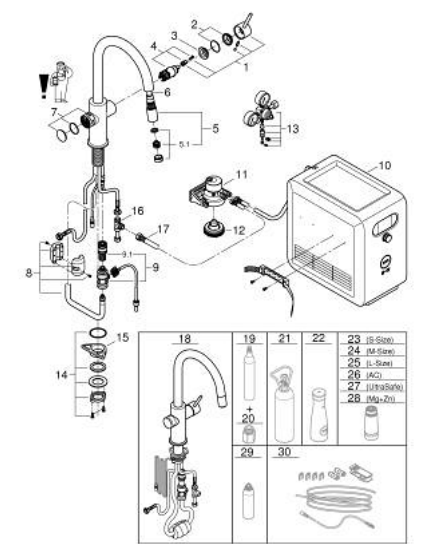

31 251 DC2 GROHE BLUE PROFESSIONAL C-SPOUT KIT WITH PULL-OUT SPOUT

REZERVES DAĻAS, septembris 2021 – janvāris 2022

- 1: Lever (Rezerves daļas Nr. 46957DC0)
- 2: Cap (Rezerves daļas Nr. 46581DC0)
- 3: Fitting ring (Rezerves daļas Nr. 07419000)
- 4: Cartridge (Rezerves daļas Nr. 46580000)
- 5: Pull-Out spray (Rezerves daļas Nr. 48427DC0)
- 5.1: Mousseur (Rezerves daļas Nr. 48379DC0)
- 6: Operating unit (Rezerves daļas Nr. 46958DC0)
- 7: Hose for pull-out shower (Rezerves daļas Nr. 48378000)
- 8: Snap coupling (Rezerves daļas Nr. 48220000)
- 9: Chiller and carbonizer (Rezerves daļas Nr. 40549002)
- 10: Filter head (Rezerves daļas Nr. 64508001)
- 11: Cleaning cartridge adapter (Rezerves daļas Nr. 40694000)
- 12: pressure indicator/reducer (Rezerves daļas Nr. 48228000)
- 13: Shank fastening assembly (Rezerves daļas Nr. 48384000)
- 14: Support plate (Rezerves daļas Nr. 05334000)
- 15: Starter kit 425 g CO₂ bottles (4 pieces) (Rezerves daļas Nr. 40422000)*
- 16: CO₂ adapter (Rezerves daļas Nr. 40962000)*
- 17: Starter kit 2 kg CO₂ bottle (Rezerves daļas Nr. 40423000)*
- 18: Glass carafe with lid set (Rezerves daļas Nr. 40405001)*
- 19: Filter S-Size (Rezerves daļas Nr. 40404001)*
- 20: Filter M-Size (Rezerves daļas Nr. 40430001)*
- 21: Filter L-Size (Rezerves daļas Nr. 40412001)*
- 22: Activated carbon filter (Rezerves daļas Nr. 40547001)*
- 23: UltraSafe filter (Rezerves daļas Nr. 40575002)*
- 24: Magnesium + Zinc filter (Rezerves daļas Nr. 40691002)*
- 25: Cleaning cartridge (Rezerves daļas Nr. 40914000)*
- 26: Extension set (Rezerves daļas Nr. 40843000)*

* Izvēles aksesuāri