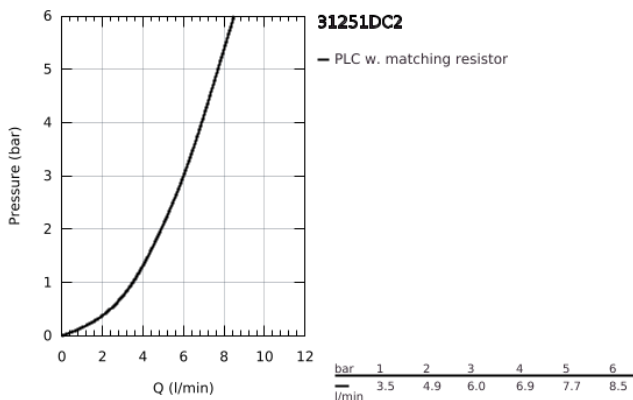

31 251 DC2 GROHE BLUE PROFESSIONAL C-SPOUT KIT WITH PULL-OUT SPOUT

PRODUKTA APRAKSTS (1/2)

- Krāsa: supersteel
- GROHE SilkMove
- GROHE LongLife finish
- height 419 mm
- 249 mm aerator height
- Pull-Out spout for greater flexibility
- projection 219 mm
- swivel area 360°
- single hole installation
- push buttons for 3 types of filtered and chilled table water
- separate inner water ways for filtered and non-filtered water
- flexible connection hoses
- GROHE Blue Professional cooler
- delivers 12 liters of chilled sparkling water per hour
- colour display with push and turn control
- 270 Watt cooling unit, 110 V AC
- sound level in standby 46 dB(A)
- requires ventilation holes in the bottom of the kitchen cabinet
- software set-up and monitoring of filter and CO₂ capacity possible via GROHE Watersystems app
- with Bluetooth* and Wi-Fi interface for wireless data communication
- for Apple** and Android devices
- Bluetooth range (max. 10 m) varies depending on used materials and walls between transmitter and receiver
- cleaning cartridge adapter, for use with GROHE Blue cleaning cartridge 40 434 001
- filter head with flexible water hardness adjustment
- maximum flow rate (at 3 bar): 6 l/min
- CALGreen compliant
- GROHE Blue filter, CO₂ bottle and cleaning cartridge are not included in the delivery and have to be ordered separately