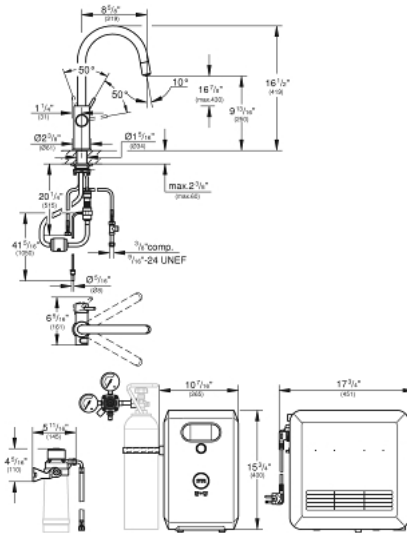

31 251 DC2 GROHE BLUE PROFESSIONAL C-SPOUT KIT WITH PULL-OUT SPOUT

PRODUKTA APRAKSTS (1/2)

- Krāsa: supersteel
- GROHE SilkMove
- GROHE LongLife finish
- height 419 mm
- 249 mm aerator height
- Pull-Out spout for greater flexibility
- projection 219 mm
- swivel area 360°
- single hole installation
- push buttons for 3 types of filtered and chilled table water
- separate inner water ways for filtered and non-filtered water
- flexible connection hoses
- GROHE Blue Professional cooler
- delivers 12 liters of chilled sparkling water per hour
- colour display with push and turn control
- 270 Watt cooling unit, 110 V AC
- sound level in standby 46 dB(A)
- requires ventilation holes in the bottom of the kitchen cabinet
- software set-up and monitoring of filter and CO₂ capacity possible via GROHE Watersystems app
- with Bluetooth* and Wi-Fi interface for wireless data communication
- for Apple** and Android devices
- Bluetooth range (max. 10 m) varies depending on used materials and walls between transmitter and receiver
- cleaning cartridge adapter, for use with GROHE Blue cleaning cartridge 40 434 001
- filter head with flexible water hardness adjustment
- maximum flow rate (at 3 bar): 6 l/min
- CALGreen compliant
- GROHE Blue filter, CO₂ bottle and cleaning cartridge are not included in the delivery and have to be ordered separately